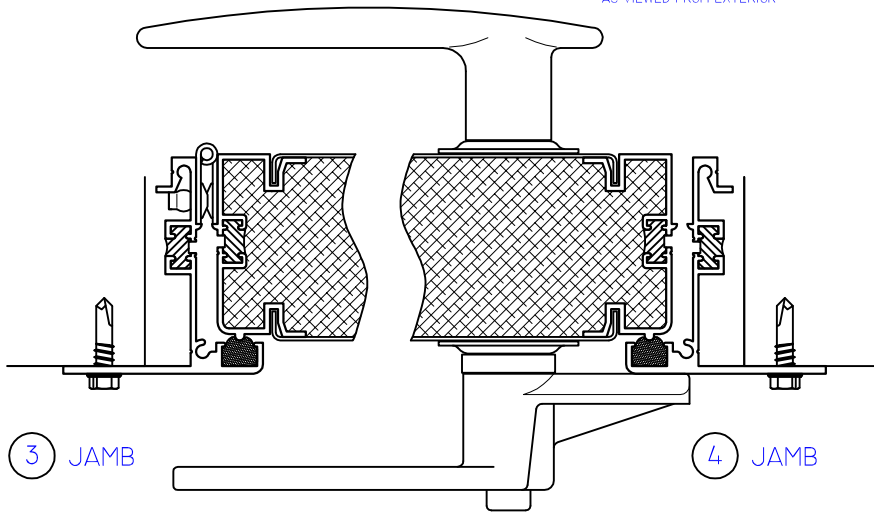

## AD2100T

POSITIVE / INSWING  
 THERMAL FRAME  
 (FORMERLY PA2PTB)

5 VIEW-PORT (OPTIONAL)

THIS DOCUMENT CONTAINS CONFIDENTIAL AND PROPRIETARY INFORMATION INTENDED FOR THE PRIVATE USE OF WINTeCH.  
 ©2010 WINDOW TECHNOLOGY, INC. (DBA WINTeCH)  
 ALL RIGHTS RESERVED.