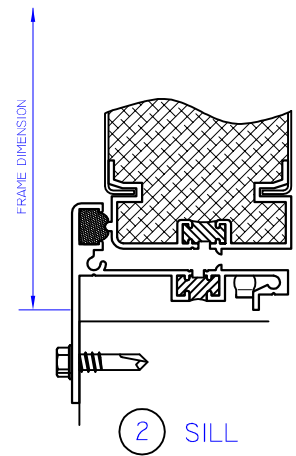

## AD2100T

POSITIVE / INSWING  
 THERMAL FRAME  
 (FORMERLY PA2PTB)

5 VIEW-PORT (OPTIONAL)

THIS DOCUMENT CONTAINS CONFIDENTIAL AND PROPRIETARY INFORMATION INTENDED FOR THE PRIVATE USE OF WINTeCH.  
 ©2010 WINDOW TECHNOLOGY, INC. (DBA WINTeCH)  
 ALL RIGHTS RESERVED.