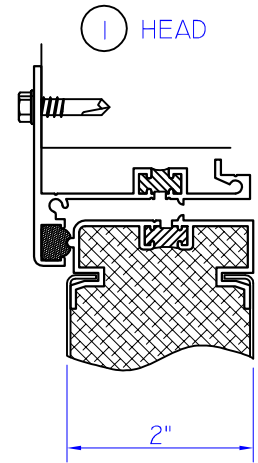

## AD2100T

POSITIVE / INSWING  
 THERMAL FRAME  
 (FORMERLY PA2PTB)

5 VIEW-PORT (OPTIONAL)

THIS DOCUMENT CONTAINS CONFIDENTIAL AND PROPRIETARY INFORMATION INTENDED FOR THE PRIVATE USE OF WINTeCH.  
 ©2010 WINDOW TECHNOLOGY, INC. (DBA WINTeCH)  
 ALL RIGHTS RESERVED.