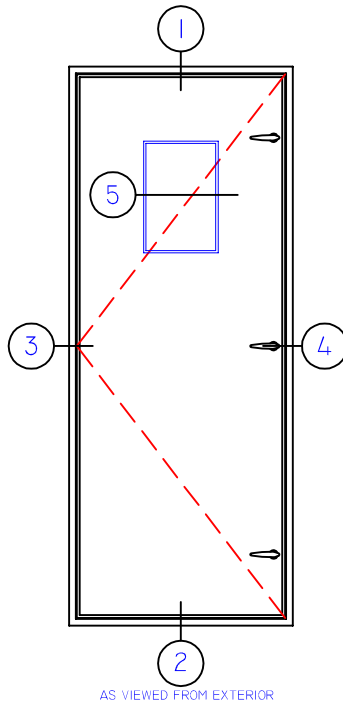

## AD2100T

POSITIVE / INSWING  
 THERMAL FRAME  
 (FORMERLY PA2PTB)

5 VIEW-PORT (OPTIONAL)

THIS DOCUMENT CONTAINS CONFIDENTIAL AND PROPRIETARY INFORMATION INTENDED FOR THE PRIVATE USE OF WINTeCH.  
 ©2010 WINDOW TECHNOLOGY, INC. (DBA WINTeCH)  
 ALL RIGHTS RESERVED.