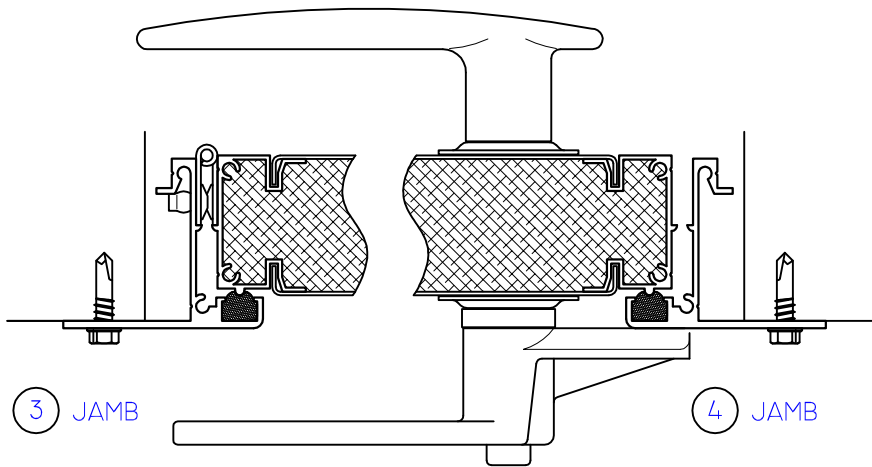

ADI500

POSITIVE / INSWING
NON THERMAL FRAME
(FORMERLY PAI5P)

5 VIEW-PORT (OPTIONAL)

THIS DOCUMENT CONTAINS CONFIDENTIAL AND PROPRIETARY INFORMATION INTENDED FOR THE PRIVATE USE OF WINTeCH.
©2010 WINDOW TECHNOLOGY, INC. (DBA WINTeCH) ALL RIGHTS RESERVED.