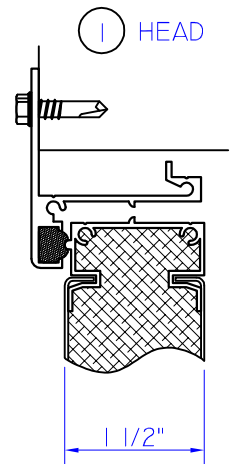

ADI500

POSITIVE / INSWING
NON THERMAL FRAME
(FORMERLY PAI5P)

5 VIEW-PORT (OPTIONAL)

THIS DOCUMENT CONTAINS CONFIDENTIAL AND PROPRIETARY INFORMATION INTENDED FOR THE PRIVATE USE OF WINTeCH.
©2010 WINDOW TECHNOLOGY, INC. (DBA WINTeCH) ALL RIGHTS RESERVED.