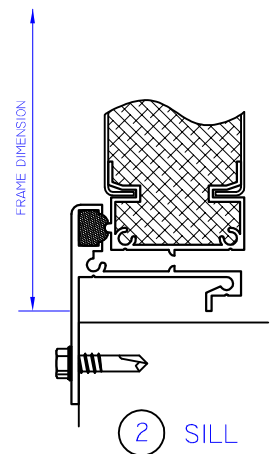

ADI500

POSITIVE / INSWING
NON THERMAL FRAME
(FORMERLY PAI5P)

5 VIEW-PORT (OPTIONAL)

THIS DOCUMENT CONTAINS CONFIDENTIAL AND PROPRIETARY INFORMATION INTENDED FOR THE PRIVATE USE OF WINTeCH.
©2010 WINDOW TECHNOLOGY, INC. (DBA WINTeCH) ALL RIGHTS RESERVED.