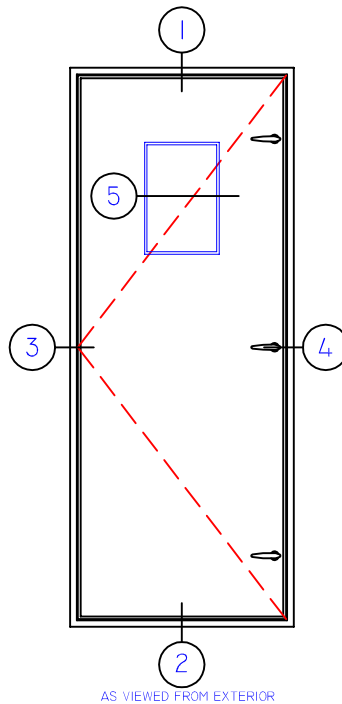

ADI500

POSITIVE / INSWING
NON THERMAL FRAME
(FORMERLY PAI5P)

5 VIEW-PORT (OPTIONAL)

THIS DOCUMENT CONTAINS CONFIDENTIAL AND PROPRIETARY INFORMATION INTENDED FOR THE PRIVATE USE OF WINTeCH.
©2010 WINDOW TECHNOLOGY, INC. (DBA WINTeCH) ALL RIGHTS RESERVED.