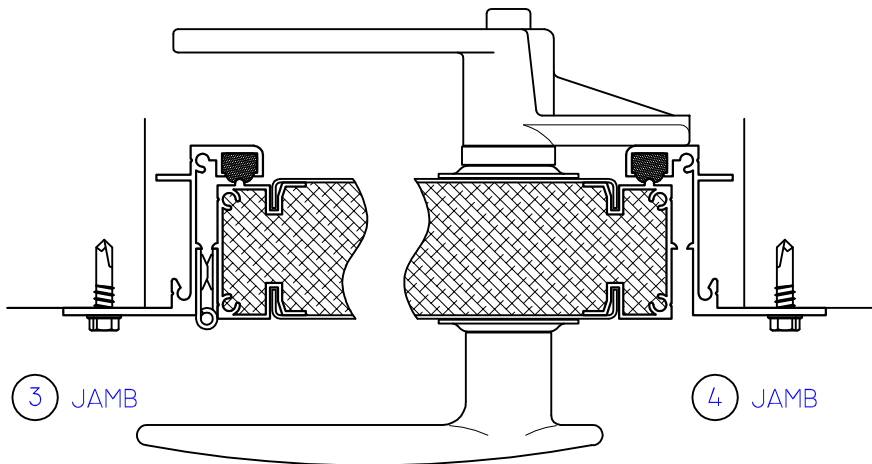

ADI500

NEGATIVE / OUTSWING
NON THERMAL FRAME
(FORMERLY PA15N)

5 VIEW-PORT (OPTIONAL)

THIS DOCUMENT CONTAINS CONFIDENTIAL AND PROPRIETARY INFORMATION INTENDED FOR THE PRIVATE USE OF WINTeCH.
©2010 WINDOW TECHNOLOGY, INC. (DBA WINTeCH)
ALL RIGHTS RESERVED.