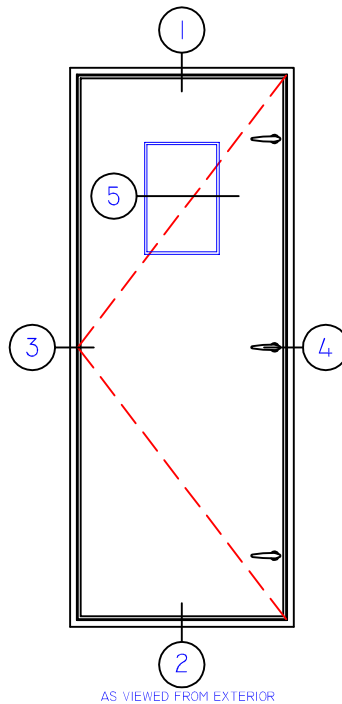

ADI500

NEGATIVE / OUTSWING
NON THERMAL FRAME
(FORMERLY PA15N)

5 VIEW-PORT (OPTIONAL)

THIS DOCUMENT CONTAINS CONFIDENTIAL AND PROPRIETARY INFORMATION INTENDED FOR THE PRIVATE USE OF WINTeCH.
©2010 WINDOW TECHNOLOGY, INC. (DBA WINTeCH)
ALL RIGHTS RESERVED.