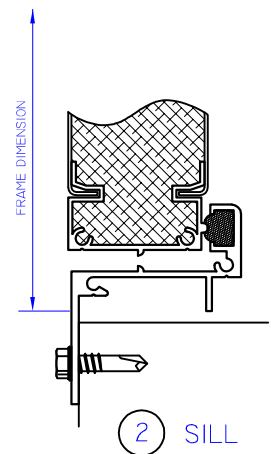

ADI500

NEGATIVE / OUTSWING
NON THERMAL FRAME
(FORMERLY PA15N)

5 VIEW-PORT (OPTIONAL)

THIS DOCUMENT CONTAINS CONFIDENTIAL AND PROPRIETARY INFORMATION INTENDED FOR THE PRIVATE USE OF WINTeCH.
©2010 WINDOW TECHNOLOGY, INC. (DBA WINTeCH)
ALL RIGHTS RESERVED.