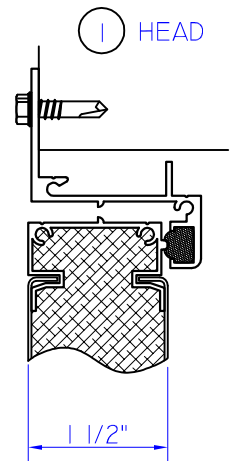

ADI500

NEGATIVE / OUTSWING
NON THERMAL FRAME
(FORMERLY PA15N)

5 VIEW-PORT (OPTIONAL)

THIS DOCUMENT CONTAINS CONFIDENTIAL AND PROPRIETARY INFORMATION INTENDED FOR THE PRIVATE USE OF WINTeCH.
©2010 WINDOW TECHNOLOGY, INC. (DBA WINTeCH)
ALL RIGHTS RESERVED.