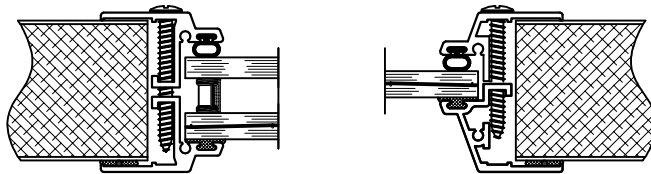

ADI500T

NEGATIVE / OUTSWING
THERMAL FRAME
(FORMERLY PAI5NTB)

5 VIEW-PORT (OPTIONAL)

THIS DOCUMENT CONTAINS CONFIDENTIAL AND PROPRIETARY INFORMATION INTENDED FOR THE PRIVATE USE OF WINTeCH.
©2010 WINDOW TECHNOLOGY, INC. (DBA WINTeCH) ALL RIGHTS RESERVED.