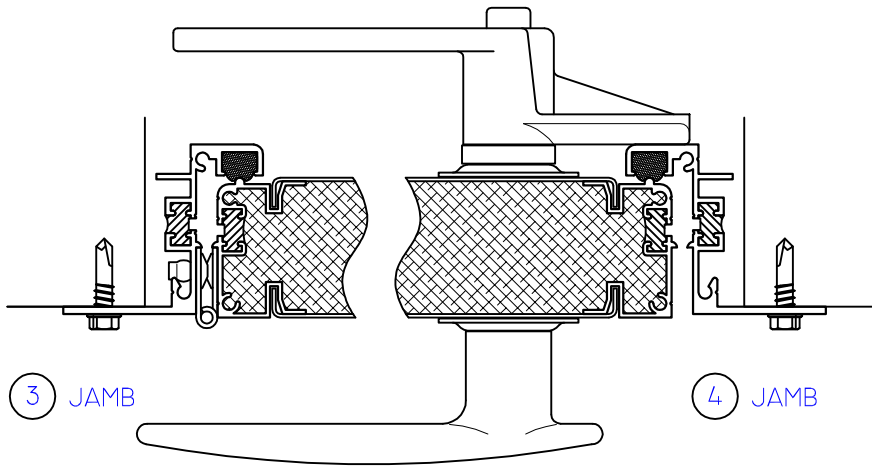

ADI500T

NEGATIVE / OUTSWING
THERMAL FRAME
(FORMERLY PAI5NTB)

5 VIEW-PORT (OPTIONAL)

THIS DOCUMENT CONTAINS CONFIDENTIAL AND PROPRIETARY INFORMATION INTENDED FOR THE PRIVATE USE OF WINTeCH.
©2010 WINDOW TECHNOLOGY, INC. (DBA WINTeCH) ALL RIGHTS RESERVED.