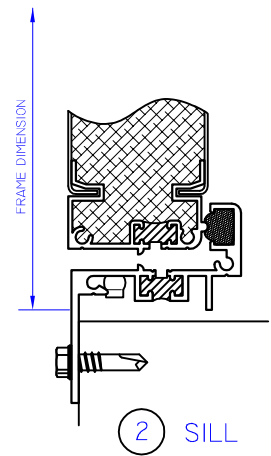

ADI500T

NEGATIVE / OUTSWING
THERMAL FRAME
(FORMERLY PAI5NTB)

5 VIEW-PORT (OPTIONAL)

THIS DOCUMENT CONTAINS CONFIDENTIAL AND PROPRIETARY INFORMATION INTENDED FOR THE PRIVATE USE OF WINTeCH.
©2010 WINDOW TECHNOLOGY, INC. (DBA WINTeCH) ALL RIGHTS RESERVED.