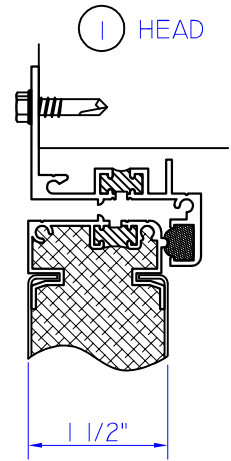

ADI500T

NEGATIVE / OUTSWING
THERMAL FRAME
(FORMERLY PAI5NTB)

5 VIEW-PORT (OPTIONAL)

THIS DOCUMENT CONTAINS CONFIDENTIAL AND PROPRIETARY INFORMATION INTENDED FOR THE PRIVATE USE OF WINTeCH.
©2010 WINDOW TECHNOLOGY, INC. (DBA WINTeCH) ALL RIGHTS RESERVED.