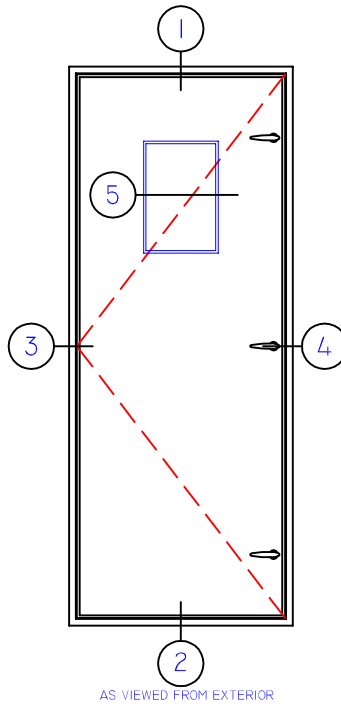

ADI500T

NEGATIVE / OUTSWING
THERMAL FRAME
(FORMERLY PAI5NTB)

5 VIEW-PORT (OPTIONAL)

THIS DOCUMENT CONTAINS CONFIDENTIAL AND PROPRIETARY INFORMATION INTENDED FOR THE PRIVATE USE OF WINTeCH.
©2010 WINDOW TECHNOLOGY, INC. (DBA WINTeCH) ALL RIGHTS RESERVED.