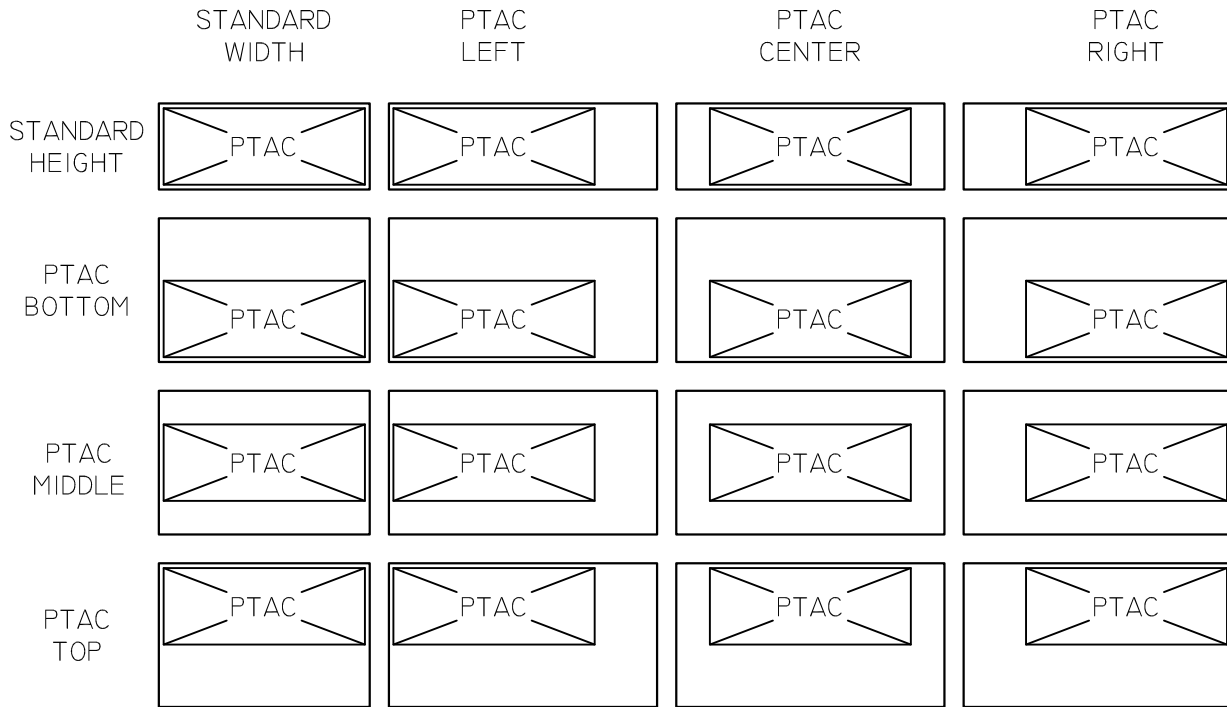

FABRICATION INFORMATION

FINISH:

PTAC LOCATION: **See Attached Sheet**

PTAC MFG AND MODEL:

PTAC SLEEVE SIZE: STD = 42" X 16"

OR OTHER:

DRAIN TYPE (CIRCLE): INTERIOR DRAIN EXTERIOR DRAIN NONE (COMPLETE BLANK-OFF)

DECORATIVE GRILLE

PATTERN:

BIRD SCREEN

ALUMINUM INSECT SCREEN

FINALIZED: 11/4/11
REV. #

PTAC UNIT LOCATION BEHIND LOUVER - AS VIEWED FROM EXTERIOR