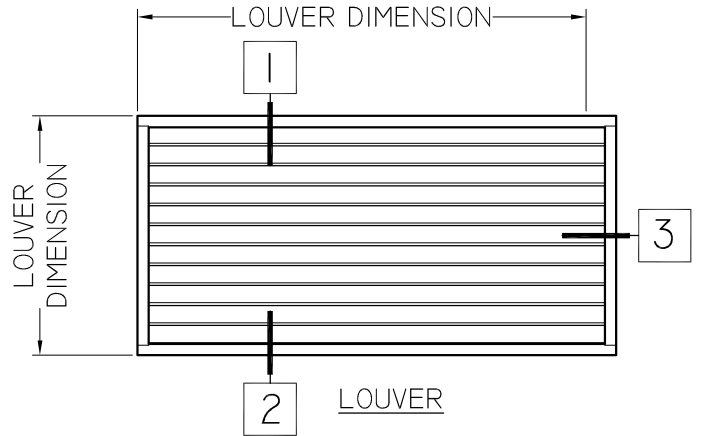

WINTTECH

Series 250

P.O. BOX 480
MONETT, MO 65708-0480

P: 417-235-7821
F: 417-737-7140
www.winttechinc.com

3 JAMB

HALF SCALE DETAILS