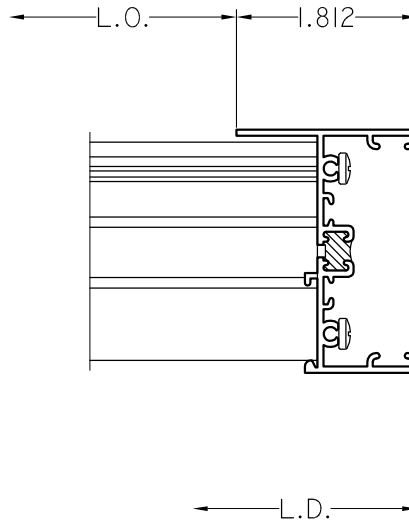

WINTTECH

Series 250

P.O. BOX 480
MONETT, MO 65708-0480

P: 417-235-7821
F: 417-737-7140
www.winttechinc.com

3 JAMB

HALF SCALE DETAILS