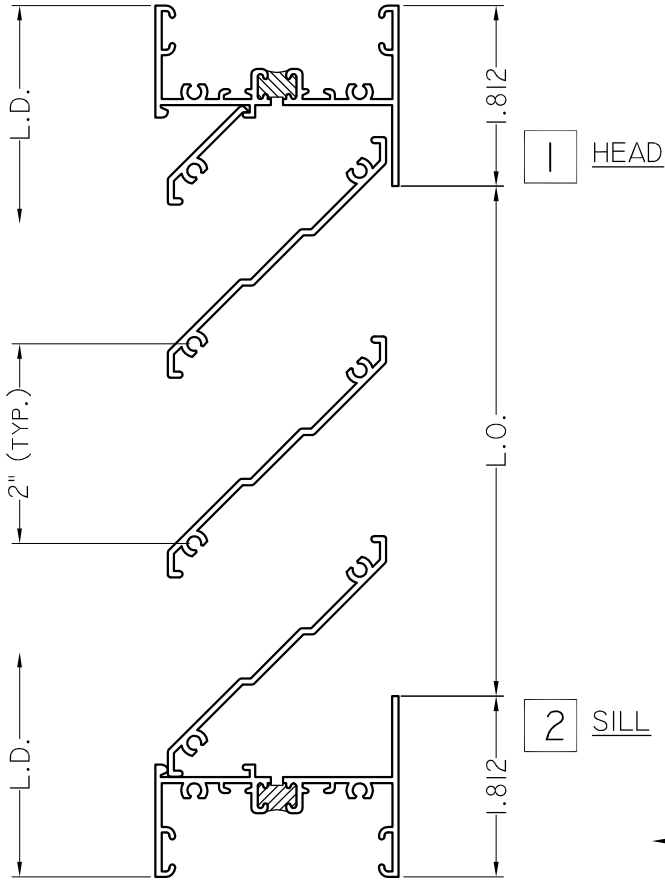

WINTTECH

Series 250

P.O. BOX 480
MONETT, MO 65708-0480

P: 417-235-7821
F: 417-737-7140
www.winttechinc.com

3 JAMB

HALF SCALE DETAILS