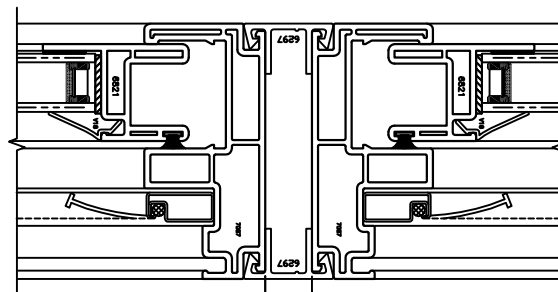

4 FIXED JAMB
SERIES 70 HUNG

5 FIXED JAMB
SERIES 70 HUNG

6 SASH JAMB
SERIES 70 HUNG

7 SASH JAMB
SERIES 70 HUNG

1 FIXED HEAD
SERIES 70 HUNG

2 MTG RAIL
SERIES 70 HUNG

3 SASH SILL
SERIES 70 HUNG

8 MULL STRIP
SERIES 70
FXD-FXD

FRAME DIM. 1/2" FRAME DIM.

9 MULL STRIP
SERIES 70 SH-SH

FRAME DIM. 1/2" FRAME DIM.

FULL SCALE DETAILS

10 MULL STRIP
SERIES 70
FIXED

11 MULL STRIP
SERIES 70
FIXED

12 SILL
SERIES 70
FIXED