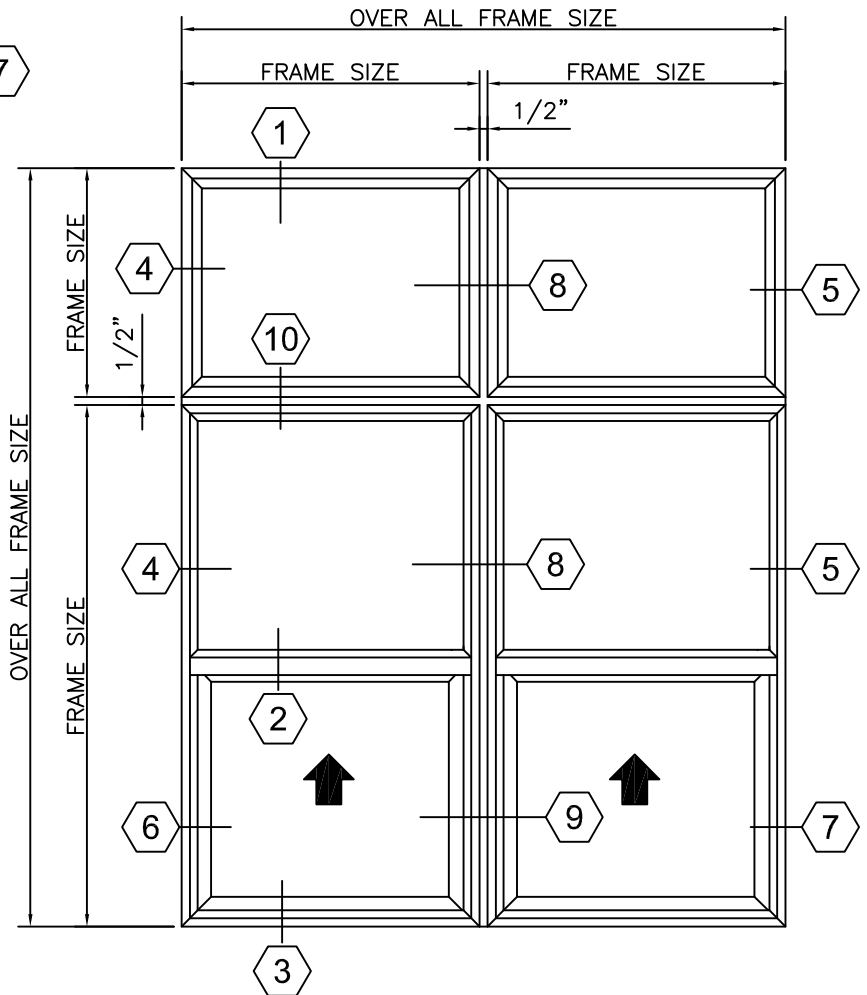

TYPE: S70	QTY:
ARCH MK:	
PRODUCT: FX-FX VINYL	
SH-SH	

FULL SCALE DETAILS