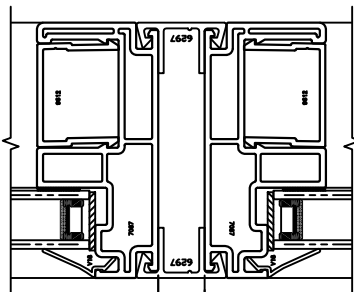

4 FIXED JAMB
SERIES 70 HUNG

5 FIXED JAMB
SERIES 70 HUNG

6 SASH JAMB
SERIES 70 HUNG

7 SASH JAMB
SERIES 70 HUNG

1 FIXED HEAD
SERIES 70 HUNG

2 MTG RAIL
SERIES 70 HUNG

3 SASH SILL
SERIES 70 HUNG

8 MULL STRIP
SERIES 70
FXD-FXD

FRAME DIM. 1/2" FRAME DIM.

9 MULL STRIP
SERIES 70 SH-SH

FRAME DIM. 1/2" FRAME DIM.

FULL SCALE DETAILS

10 MULL STRIP
SERIES 70
FIXED

11 MULL STRIP
SERIES 70
FIXED

12 SILL
SERIES 70
FIXED