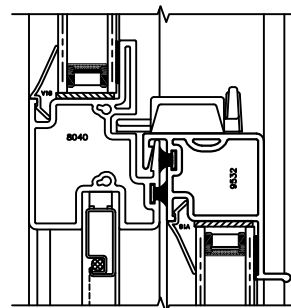

4 FIXED JAMB
SERIES 70 HUNG

5 FIXED JAMB
SERIES 70 HUNG

6 SASH JAMB
SERIES 70 HUNG

7 SASH JAMB
SERIES 70 HUNG

1 FIXED HEAD
SERIES 70 HUNG

2 MTG RAIL
SERIES 70 HUNG

3 SASH SILL
SERIES 70 HUNG

8 MULL STRIP
SERIES 70
FXD-FXD

FRAME DIM. 1/2" FRAME DIM.

9 MULL STRIP
SERIES 70 SH-SH

FRAME DIM. 1/2" FRAME DIM.

FULL SCALE DETAILS

10 MULL STRIP
SERIES 70
FIXED

11 MULL STRIP
SERIES 70
FIXED

12 SILL
SERIES 70
FIXED