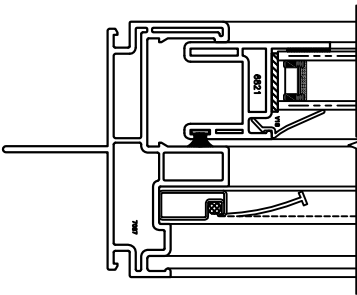

4 FIXED JAMB
SERIES 70 HUNG

5 FIXED JAMB
SERIES 70 HUNG

6 SASH JAMB
SERIES 70 HUNG

7 SASH JAMB
SERIES 70 HUNG

1 FIXED HEAD
SERIES 70 HUNG

2 MTG RAIL
SERIES 70 HUNG

3 SASH SILL
SERIES 70 HUNG

8 MULL STRIP
SERIES 70
FXD-FXD

FRAME DIM. 1/2" FRAME DIM.

9 MULL STRIP
SERIES 70 SH-SH

FRAME DIM. 1/2" FRAME DIM.

FULL SCALE DETAILS

10 MULL STRIP
SERIES 70
FIXED

11 MULL STRIP
SERIES 70
FIXED

12 SILL
SERIES 70
FIXED