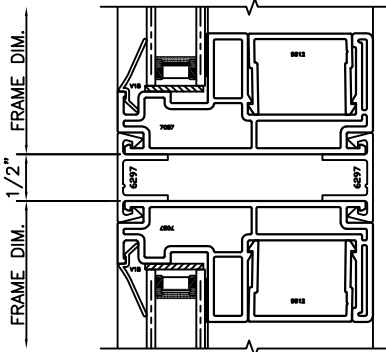

4 FIXED JAMB
SERIES 70 HUNG

5 FIXED JAMB
SERIES 70 HUNG

6 SASH JAMB
SERIES 70 HUNG

7 SASH JAMB
SERIES 70 HUNG

1 FIXED HEAD
SERIES 70 HUNG

2 MTG RAIL
SERIES 70 HUNG

3 SASH SILL
SERIES 70 HUNG

8 MULL STRIP
SERIES 70
FXD-FXD

FRAME DIM. 1/2" FRAME DIM.

9 MULL STRIP
SERIES 70 SH-SH

FRAME DIM. 1/2" FRAME DIM.

FULL SCALE DETAILS

10 MULL STRIP
SERIES 70
FIXED

11 MULL STRIP
SERIES 70
FIXED

12 SILL
SERIES 70
FIXED