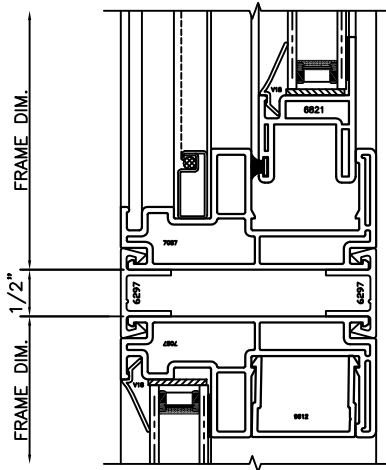

4 FIXED JAMB
SERIES 70 HUNG

5 FIXED JAMB
SERIES 70 HUNG

6 SASH JAMB
SERIES 70 HUNG

7 SASH JAMB
SERIES 70 HUNG

1 FIXED HEAD
SERIES 70 HUNG

2 MTG RAIL
SERIES 70 HUNG

3 SASH SILL
SERIES 70 HUNG

8 MULL STRIP
SERIES 70
FXD-FXD

FRAME DIM. 1/2" FRAME DIM.

9 MULL STRIP
SERIES 70 SH-SH

FRAME DIM. 1/2" FRAME DIM.

FULL SCALE DETAILS

10 MULL STRIP
SERIES 70
FIXED

11 MULL STRIP
SERIES 70
FIXED

12 SILL
SERIES 70
FIXED