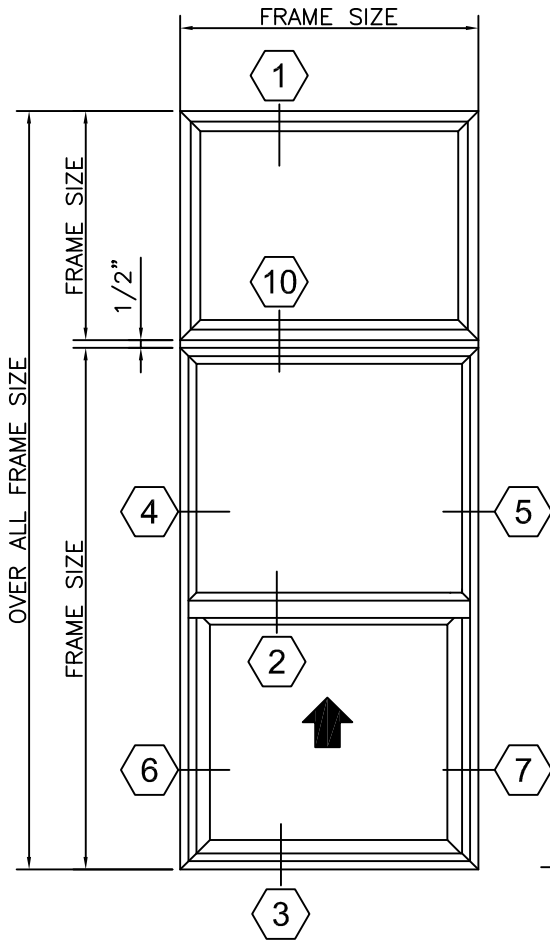

WINTTECH

P.O. BOX 480
MONETT, MO 65708-0480

P: 417-235-7821
F: 417-737-7140
www.winttechinc.com

TYPE: S70	QTY:
ARCH MK:	
PRODUCT: FIXED VINYL	
SINGLE HUNG