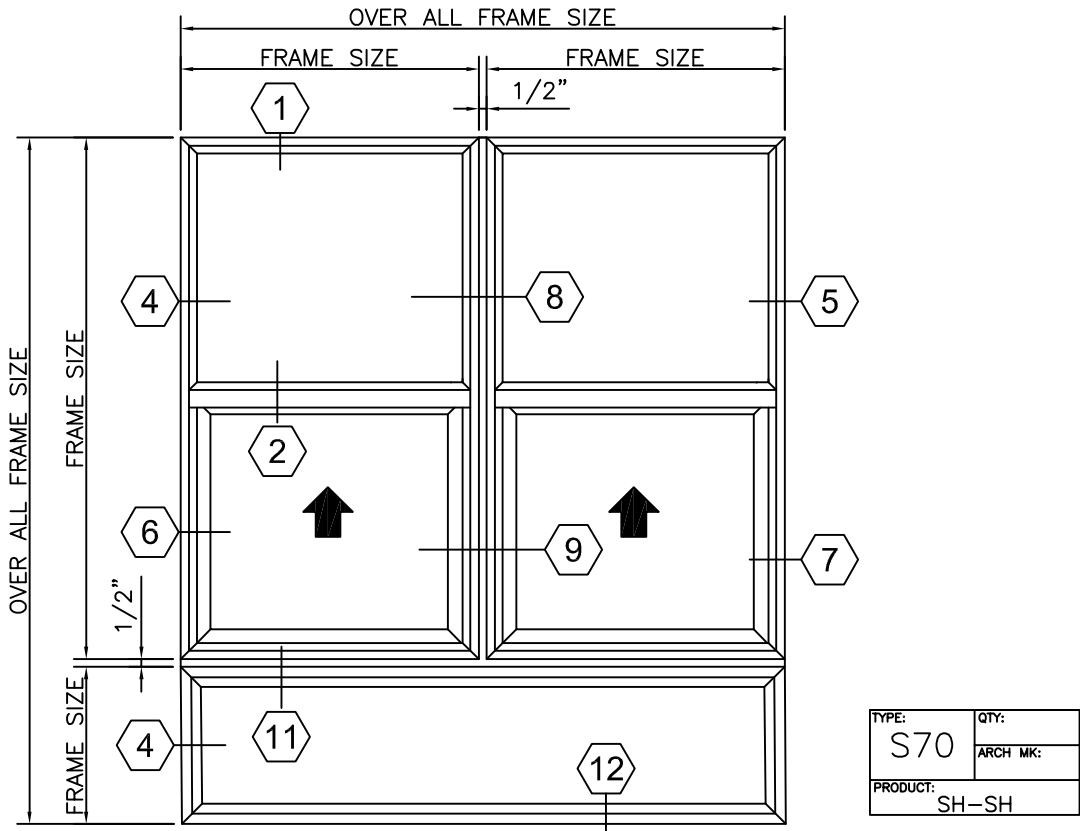

WINTTECH

P.O. BOX 480
MONETT, MO 65708-0480

P: 417-235-7821
F: 417-737-7140
www.winttechinc.com

FULL SCALE DETAILS