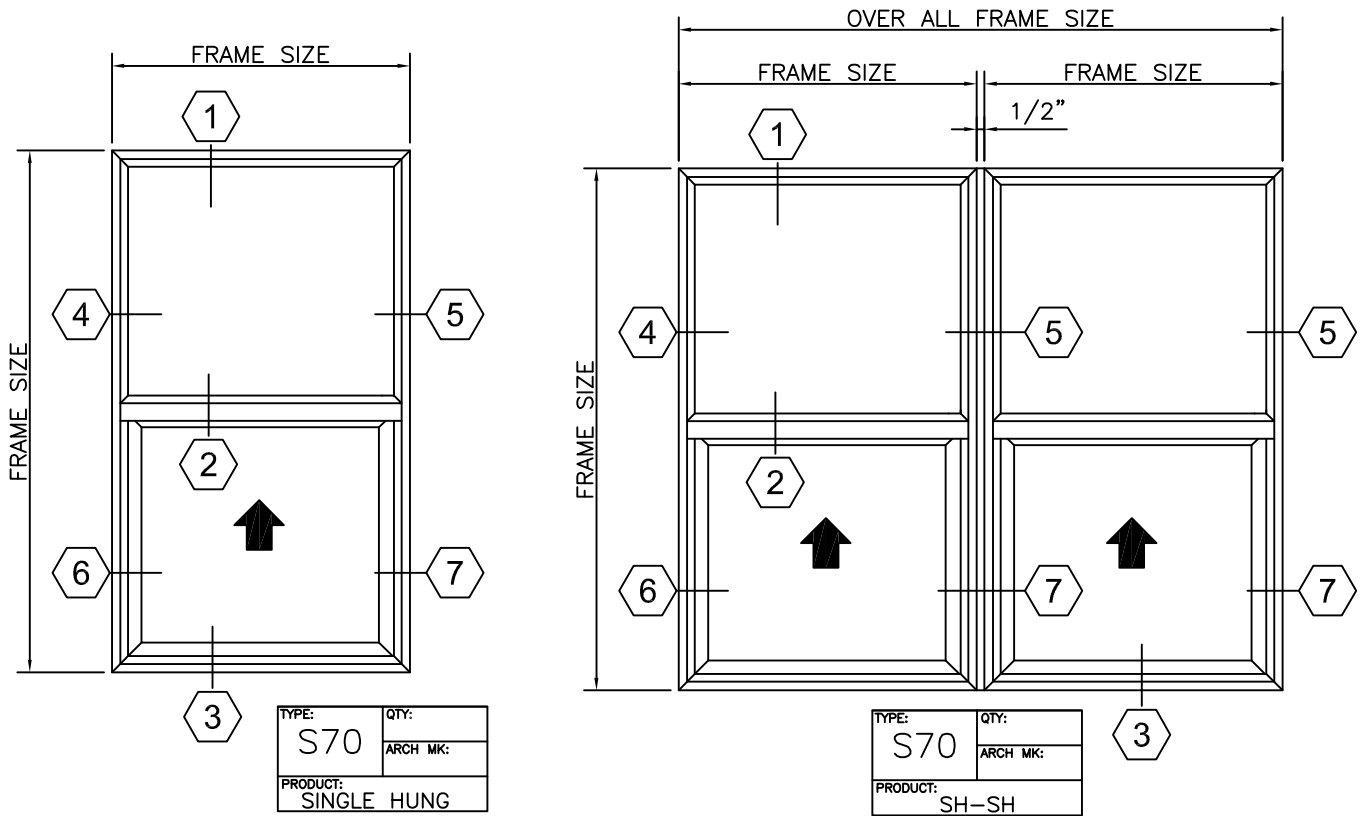

WINTTECH

P.O. BOX 480
MONETT, MO 65708-0480

P: 417-235-7821
F: 417-737-7140
www.winttechinc.com

FULL SCALE DETAILS