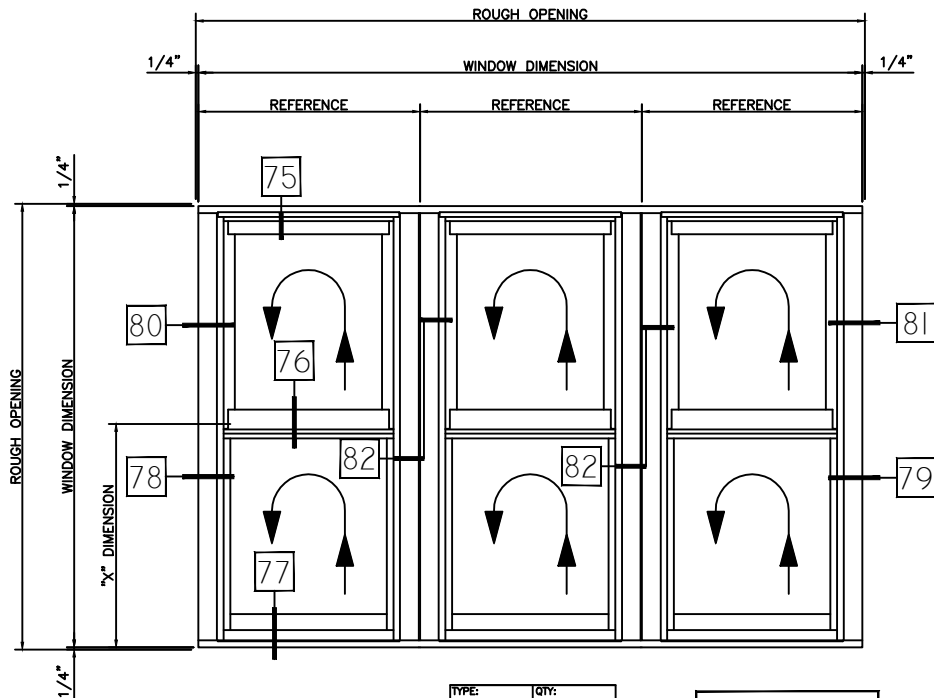

TYPE:	QTY:
TWIN	ARCH MK:
PRODUCT:	
3270 DOUBLE HUNG	

UNIT CANNOT EXCEED
250 LBS TOTAL WEIGHT

TYPE:	QTY:
TRIPLE	ARCH MK:
PRODUCT:	
3270 DOUBLE HUNG	

UNIT CANNOT EXCEED
250 LBS TOTAL WEIGHT

STANDARD FRAME

HALF SCALE DETAILS