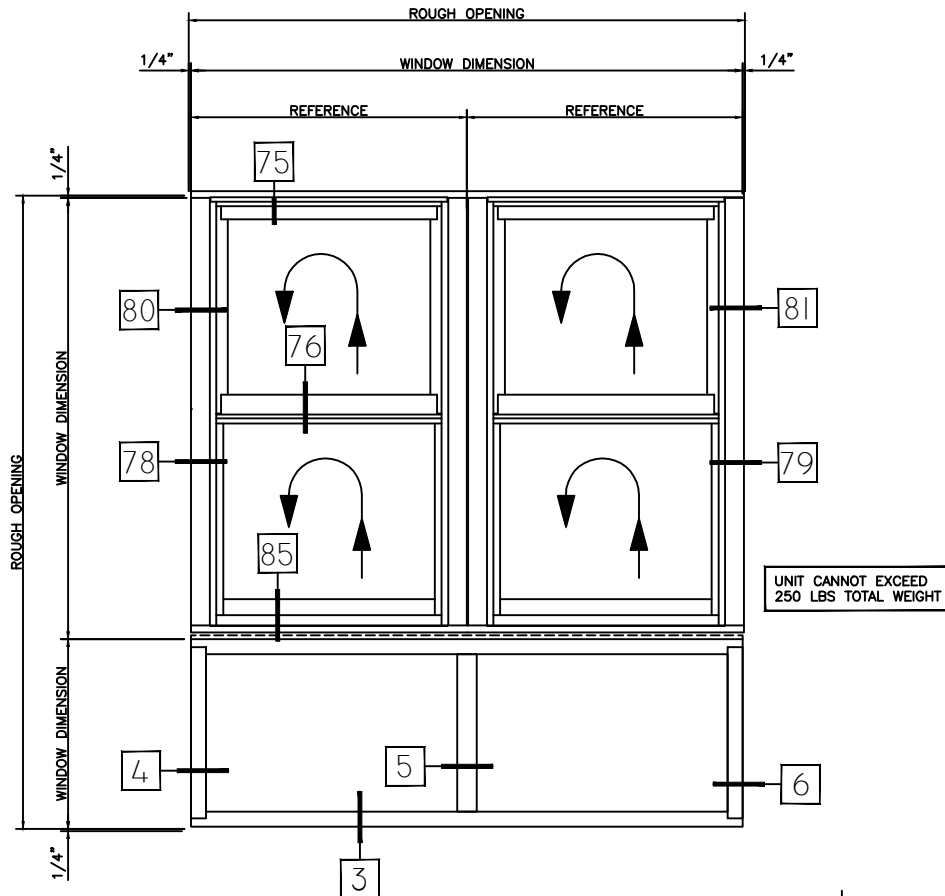

TYPE:	QTY:
SGL	
ARCH MK:	
PRODUCT:	
3270 DOUBLE HUNG	

HALF SCALE DETAILS

WINTeCH

3270 DOUBLE HUNG

P.O. BOX 480
 MONETT, MO 65708-0480

P: 417-235-7821
 F: 417-737-7140
 www.wintechinc.com

TYPE:	QTY:
3270	ARCH MK:
PRODUCT:	
DOUBLE HUNG TWIN	
FXD PTAC LOUVER	