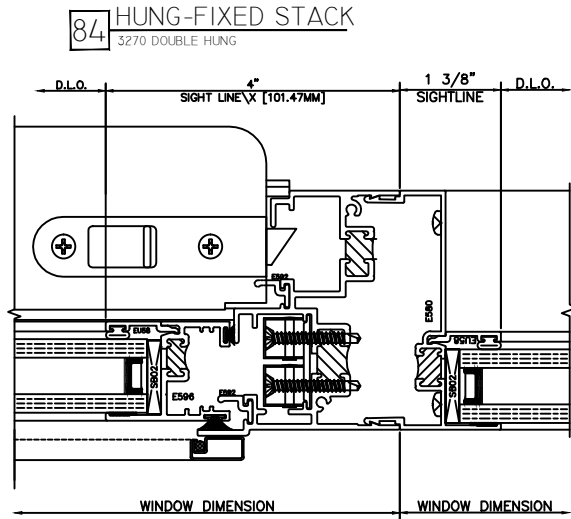

79 RIGHT JAMB UPPER
 3270 DOUBLE HUNG

80 LEFT JAMB LOWER
 3270 DOUBLE HUNG

81 RIGHT JAMB LOWER
 3270 DOUBLE HUNG

82 IMPOST
 3270 DOUBLE HUNG

HALF SCALE DETAILS

WINTeCH

3270 DOUBLE HUNG

P.O. BOX 480
 MONETT, MO 65708-0480

P: 417-235-7821
 F: 417-737-7140
 www.wintechinc.com

83 STACK @ LOUVER
 3270 DOUBLE HUNG
 3250 FRONT SET
 WITH PTAC LOUVER

84 HUNG-FIXED STACK
 3270 DOUBLE HUNG

86 HUNG-FIXED STACK
 3270 DOUBLE HUNG

85 STACK @ FIXED
 3270 DOUBLE HUNG
 3250 FRONT SET