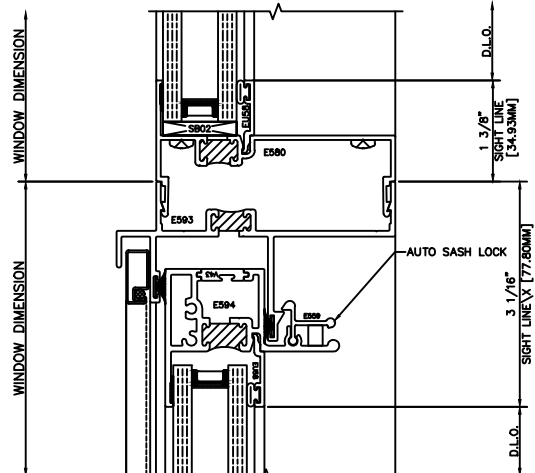

P: 417-235-7821
 F: 417-737-7140
 www.wintechinc.com

83 STACK @ LOUVER
 3270 DOUBLE HUNG
 3250 FRONT SET
 WITH PTAC LOUVER

84 HUNG-FIXED STACK
 3270 DOUBLE HUNG

86 HUNG-FIXED STACK
 3270 DOUBLE HUNG

85 STACK @ FIXED
 3270 DOUBLE HUNG
 3250 FRONT SET