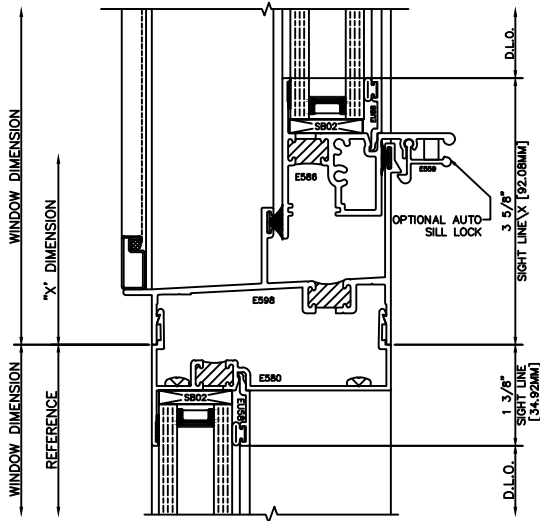

P: 417-235-7821
 F: 417-737-7140
 www.wintechinc.com

83 STACK @ LOUVER
 3270 DOUBLE HUNG
 3250 FRONT SET
 WITH PTAC LOUVER

84 HUNG-FIXED STACK
 3270 DOUBLE HUNG

86 HUNG-FIXED STACK
 3270 DOUBLE HUNG

85 STACK @ FIXED
 3270 DOUBLE HUNG
 3250 FRONT SET