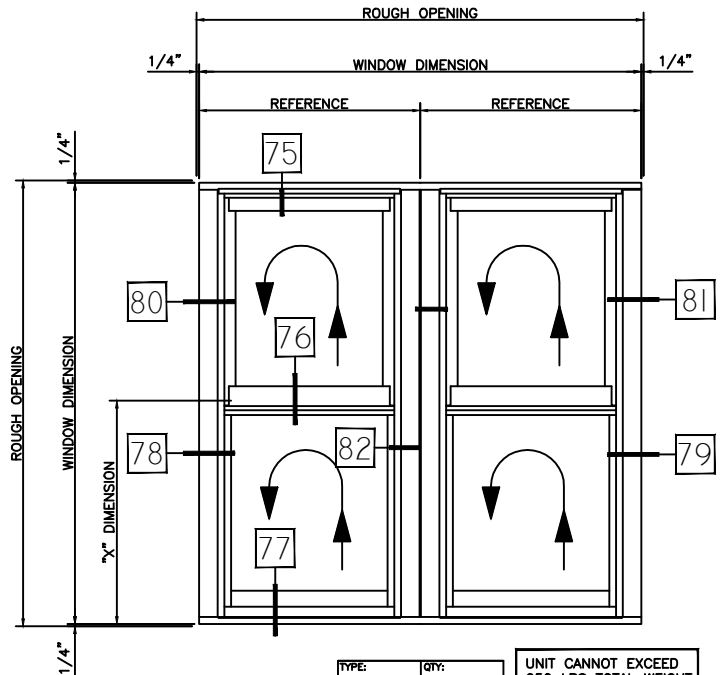

TYPE:	QTY:
TWIN	ARCH MK:
PRODUCT:	
3270 DOUBLE HUNG	

UNIT CANNOT EXCEED
250 LBS TOTAL WEIGHT

TYPE:	QTY:
TRIPLE	ARCH MK:
PRODUCT:	
3270 DOUBLE HUNG	

UNIT CANNOT EXCEED
250 LBS TOTAL WEIGHT

STANDARD FRAME

HALF SCALE DETAILS