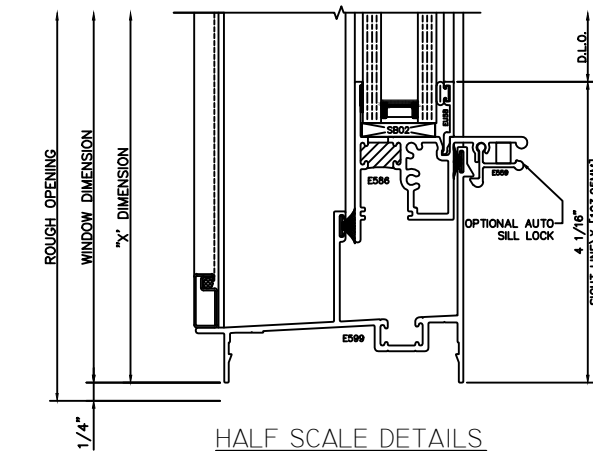

88 OPTIONAL HP SILL
3270 DOUBLE HUNG

HALF SCALE DETAILS