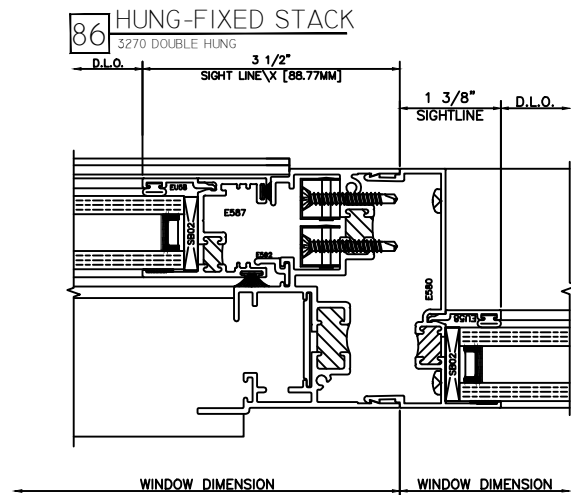

79 RIGHT JAMB UPPER
 3270 DOUBLE HUNG

80 LEFT JAMB LOWER
 3270 DOUBLE HUNG

81 RIGHT JAMB LOWER
 3270 DOUBLE HUNG

82 IMPOST
 3270 DOUBLE HUNG

HALF SCALE DETAILS

WINTeCH

3270 DOUBLE HUNG

P.O. BOX 480
 MONETT, MO 65708-0480

P: 417-235-7821
 F: 417-737-7140
 www.wintechinc.com

83 STACK @ LOUVER
 3270 DOUBLE HUNG
 3250 FRONT SET
 WITH PTAC LOUVER

84 HUNG-FIXED STACK
 3270 DOUBLE HUNG

86 HUNG-FIXED STACK
 3270 DOUBLE HUNG

85 STACK @ FIXED
 3270 DOUBLE HUNG
 3250 FRONT SET