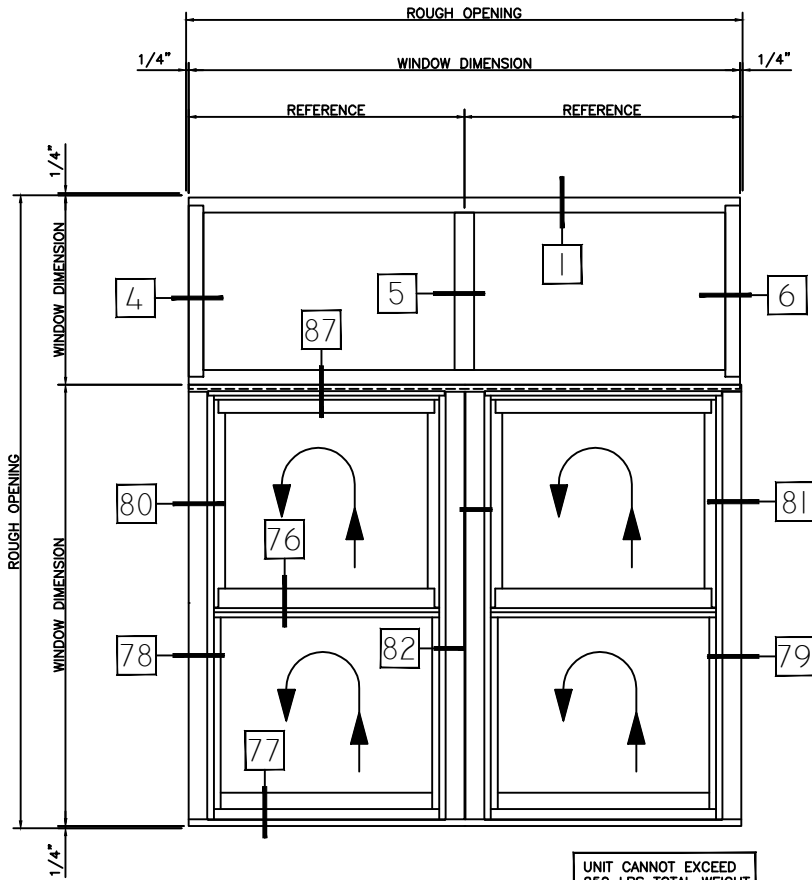

WINTTECH

P.O. BOX 480
MONETT, MO 65708-0480

P: 417-235-7821
F: 417-737-7140
www.winttechinc.com

3270 DOUBLE HUNG

TYPE:	QTY:
3270	ARCH MK:
PRODUCT:	
FXD 2 LITE	
DOUBLE HUNG TWIN	

UNIT CANNOT EXCEED
250 LBS TOTAL WEIGHT

HALF SCALE DETAILS