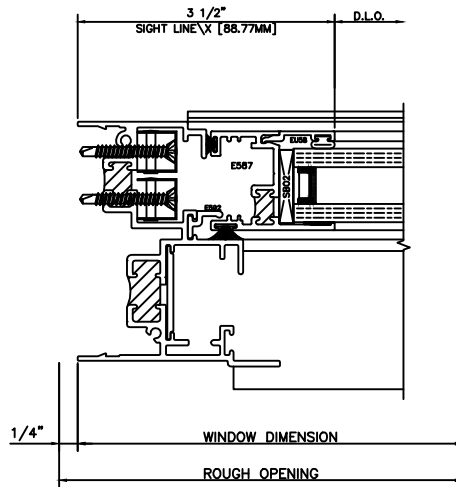

WINTECH

3270 DOUBLE HUNG

P.O. BOX 480
MONETT, MO 65708-0480

P: 417-235-7821
F: 417-737-7140
www.wintechinc.com

HALF SCALE DETAILS