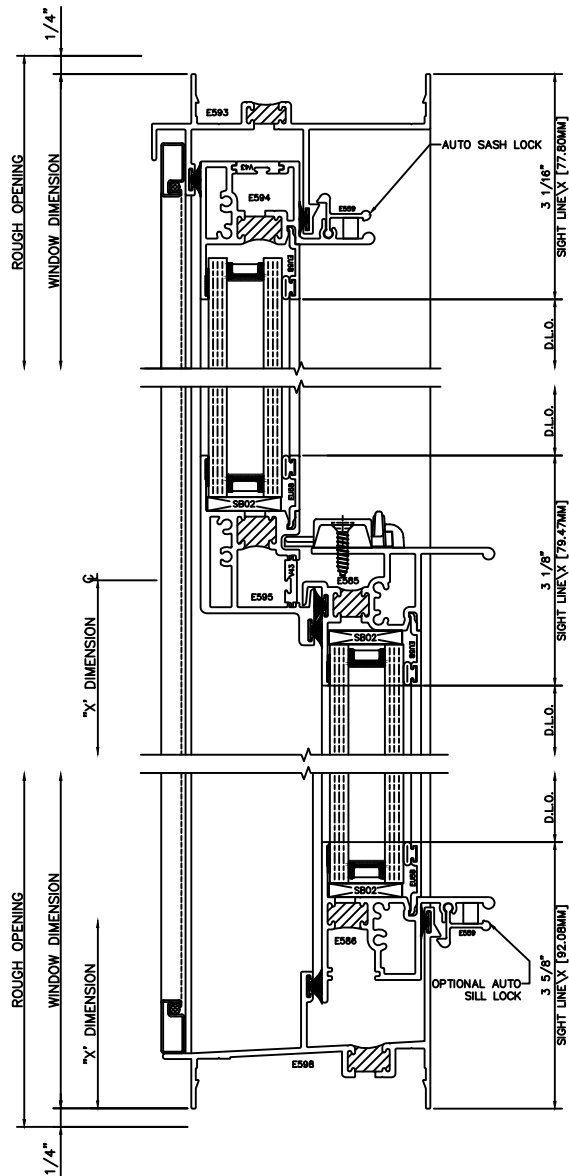

UNIT CANNOT EXCEED
 250 LBS TOTAL WEIGHT

HALF SCALE DETAILS

WINTTECH

3270 DOUBLE HUNG

P.O. BOX 480
 MONETT, MO 65708-0480

P: 417-235-7821
 F: 417-737-7140
 www.winttechinc.com

75 HEAD
 3270 DOUBLE HUNG

76 MTG RAIL
 3270 DOUBLE HUNG