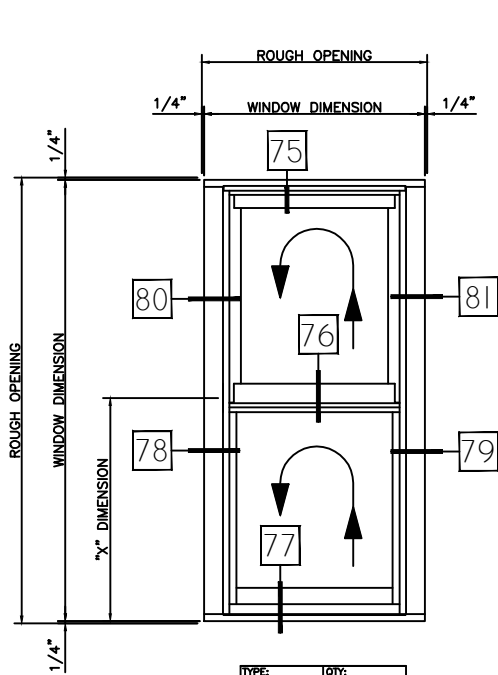

WINTech

3270 DOUBLE HUNG

P.O. BOX 480
MONETT, MO 65708-0480

P: 417-235-7821
F: 417-737-7140
www.wintechinc.com

TYPE:	QTY:
SGL	ARCH MK:
PRODUCT:	
3270 DOUBLE HUNG