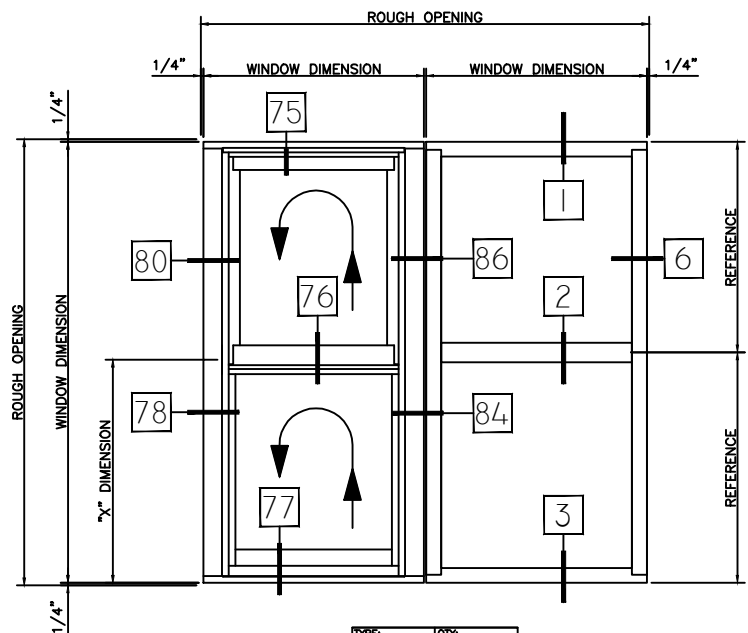

TYPE:	QTY:
SGL	
ARCH MK:	
PRODUCT:	
3270 DOUBLE HUNG	

HALF SCALE DETAILS

WINTeCH

3270 DOUBLE HUNG

P.O. BOX 480
 MONETT, MO 65708-0480

P: 417-235-7821
 F: 417-737-7140
 www.wintechinc.com

TYPE:	QTY:
3270	ARCH MK:
PRODUCT:	
DOUBLE HUNG TWIN	
FXD PTAC LOUVER	