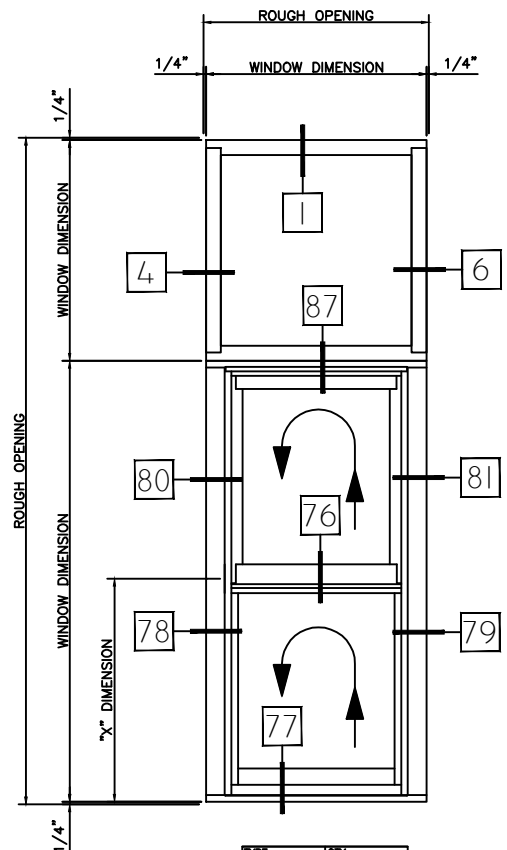

WINTech

P.O. BOX 480
MONETT, MO 65708-0480

P: 417-235-7821
F: 417-737-7140
www.wintechinc.com

3270 DOUBLE HUNG

UNIT CANNOT EXCEED
250 LBS TOTAL WEIGHT

TYPE:	QTY:
3270	
ARCH MK:	
PRODUCT:	
DOUBLE HUNG TWIN	
FXD PTAC LOUVER	