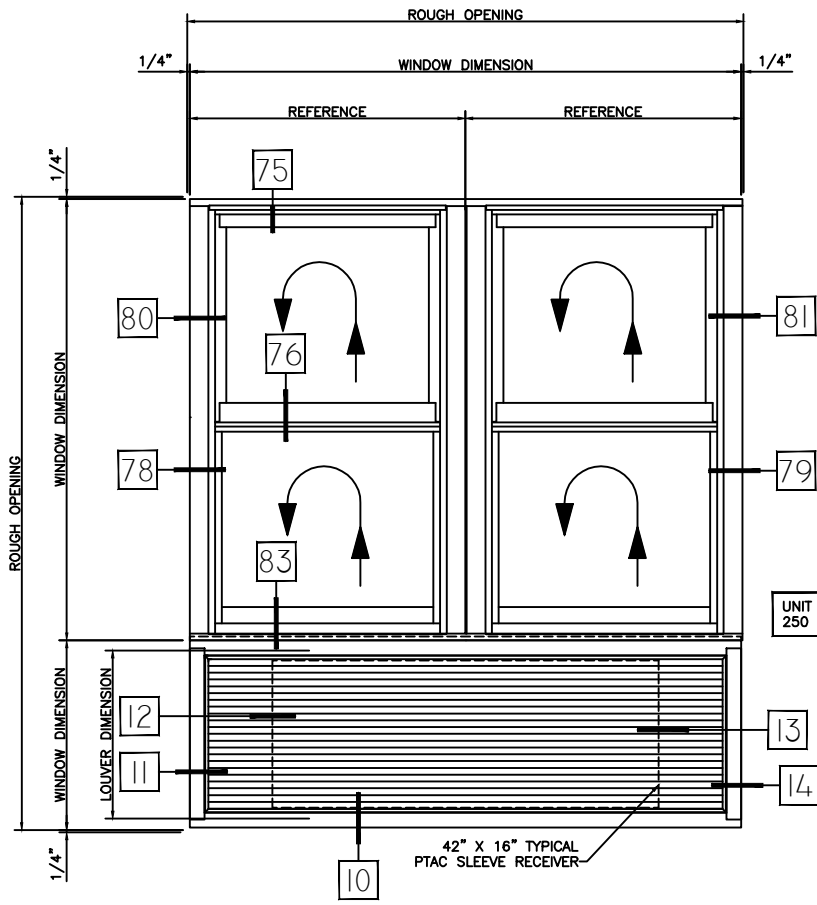

WINTech

P.O. BOX 480
MONETT, MO 65708-0480

P: 417-235-7821
F: 417-737-7140
www.wintechinc.com

3270 DOUBLE HUNG

UNIT CANNOT EXCEED
250 LBS TOTAL WEIGHT

TYPE:	QTY:
3270	
ARCH MK:	
PRODUCT:	
DOUBLE HUNG TWIN	
FXD PTAC LOUVER