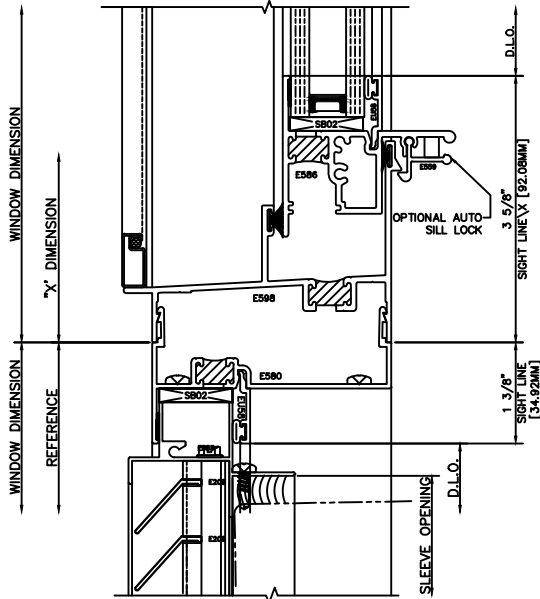

P: 417-235-7821
 F: 417-737-7140
 www.wintechinc.com

83 STACK @ LOUVER
 3270 DOUBLE HUNG
 3250 FRONT SET
 WITH PTAC LOUVER

84 HUNG-FIXED STACK
 3270 DOUBLE HUNG

86 HUNG-FIXED STACK
 3270 DOUBLE HUNG

85 STACK @ FIXED
 3270 DOUBLE HUNG
 3250 FRONT SET