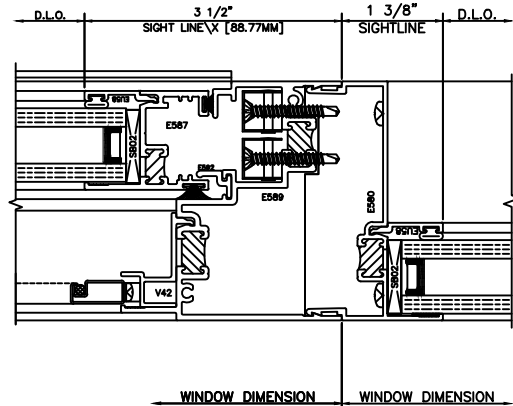

73 HUNG-FIXED STACK
3260 SINGLE HUNG

HALF SCALE DETAILS