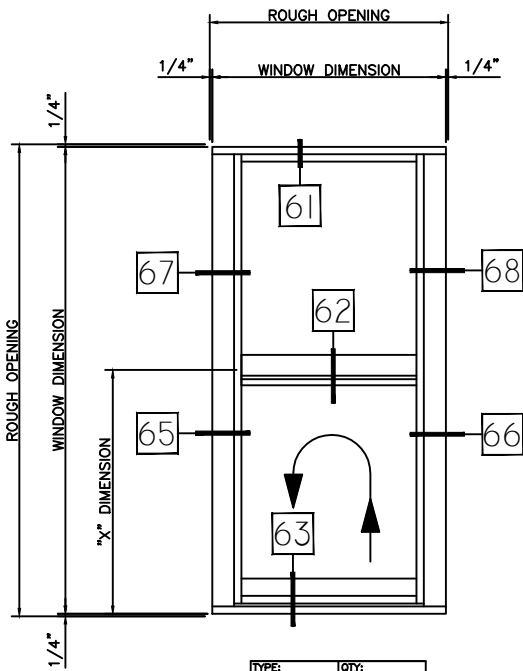

WINTTECH

3260 SINGLE HUNG

P.O. BOX 480
MONETT, MO 65708-0480

P: 417-235-7821
F: 417-737-7140
www.wintechinc.com

TYPE:	QTY:
SGL	ARCH MK:
PRODUCT:	
3260 SINGLE HUNG