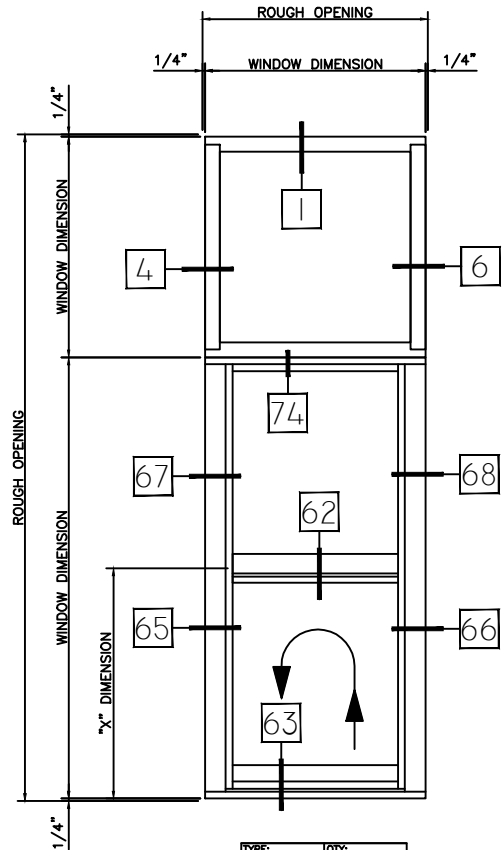

UNIT CANNOT EXCEED
250 LBS TOTAL WEIGHT

TYPE:	QTY:
TRIPLE	ARCH MK:
PRODUCT:	
3260 SINGLE HUNG	

UNIT CANNOT EXCEED
250 LBS TOTAL WEIGHT

STANDARD FRAME

HALF SCALE DETAILS

WINTech

3260 SINGLE HUNG

P.O. BOX 480
MONETT, MO 65708-0480

P: 417-235-7821
F: 417-737-7140
www.wintechinc.com

TYPE:	QTY:
3260	ARCH MK:
PRODUCT:	
SINGLE HUNG TWIN	
FXD PTAC LOUVER	

TYPE:	QTY:
SGL	ARCH MK:
PRODUCT:	
3260 SINGLE HUNG	

HALF SCALE DETAILS

WINTech

3260 SINGLE HUNG