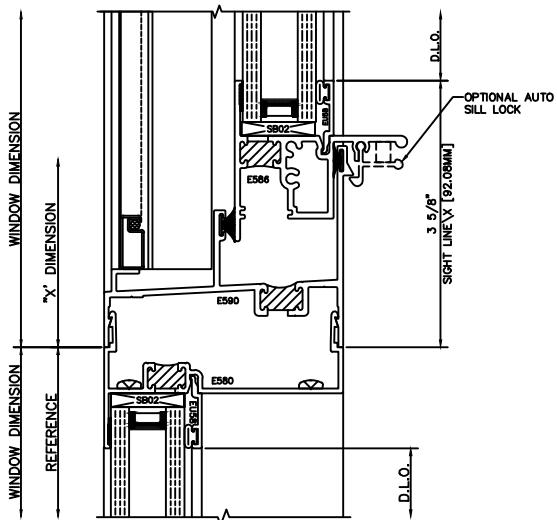

69 IMPOST
3260 SINGLE HUNG

HALF SCALE DETAILS

WINTech

3260 SINGLE HUNG

P.O. BOX 480
MONETT, MO 65708-0480

P: 417-235-7821
F: 417-737-7140
www.wintechinc.com

70 STACK @ LOUVER
3260 SINGLE HUNG
3250 FRONT SET
WITH FTAC LOUVER