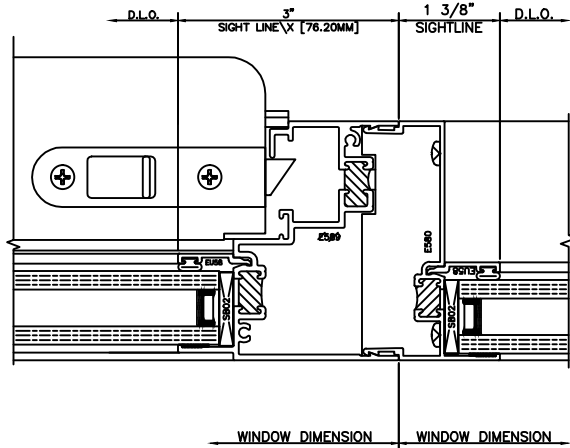

71 HUNG-FIXED STACK
3260 SINGLE HUNG