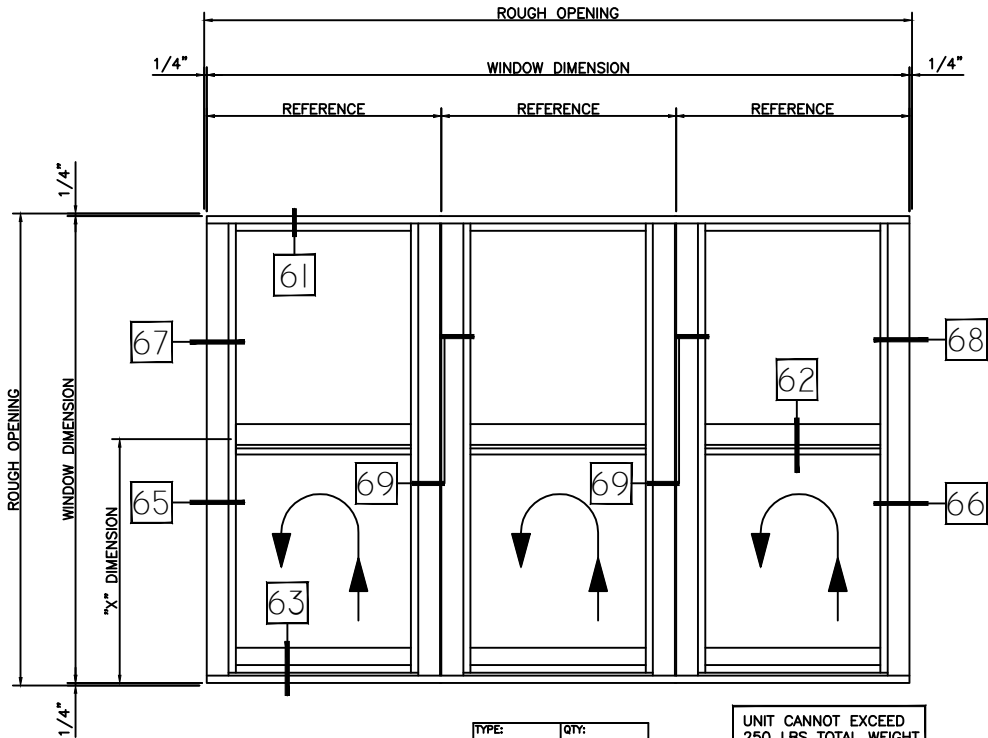

UNIT CANNOT EXCEED
250 LBS TOTAL WEIGHT

TYPE:	QTY:
TRIPLE	ARCH MK:
PRODUCT:	
3260 SINGLE HUNG	

UNIT CANNOT EXCEED
250 LBS TOTAL WEIGHT

STANDARD FRAME

HALF SCALE DETAILS

WINTech

3260 SINGLE HUNG

P.O. BOX 480
MONETT, MO 65708-0480