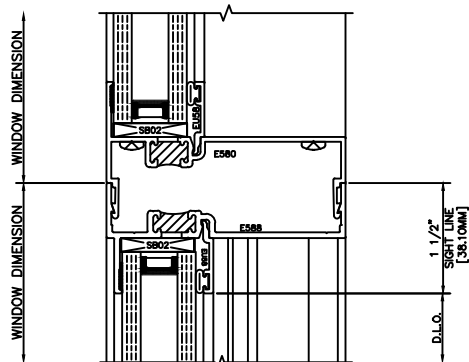

74 STACK
3260 SINGLE HUNG

HALF SCALE DETAILS