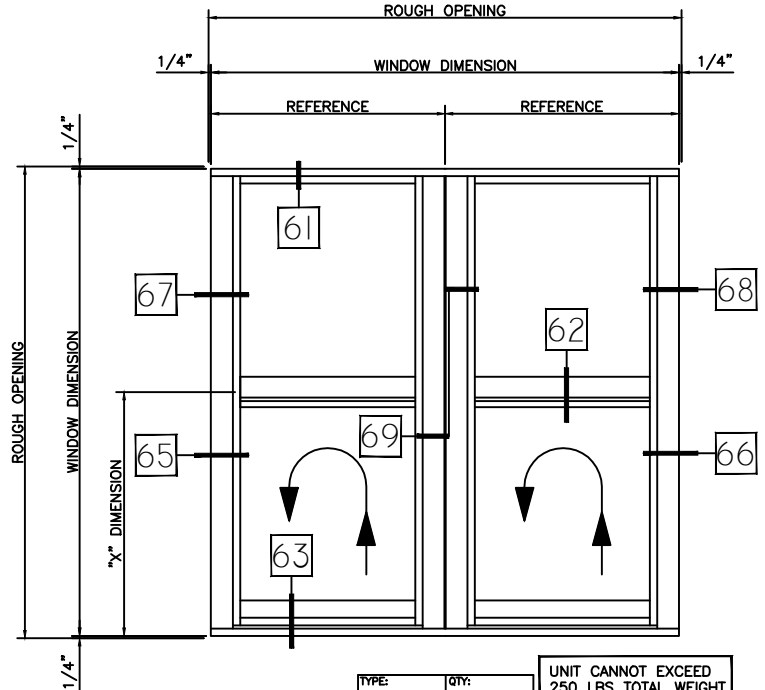

TYPE:	QTY:
TWIN	ARCH MK:
PRODUCT:	
3260 SINGLE HUNG	

UNIT CANNOT EXCEED
250 LBS TOTAL WEIGHT