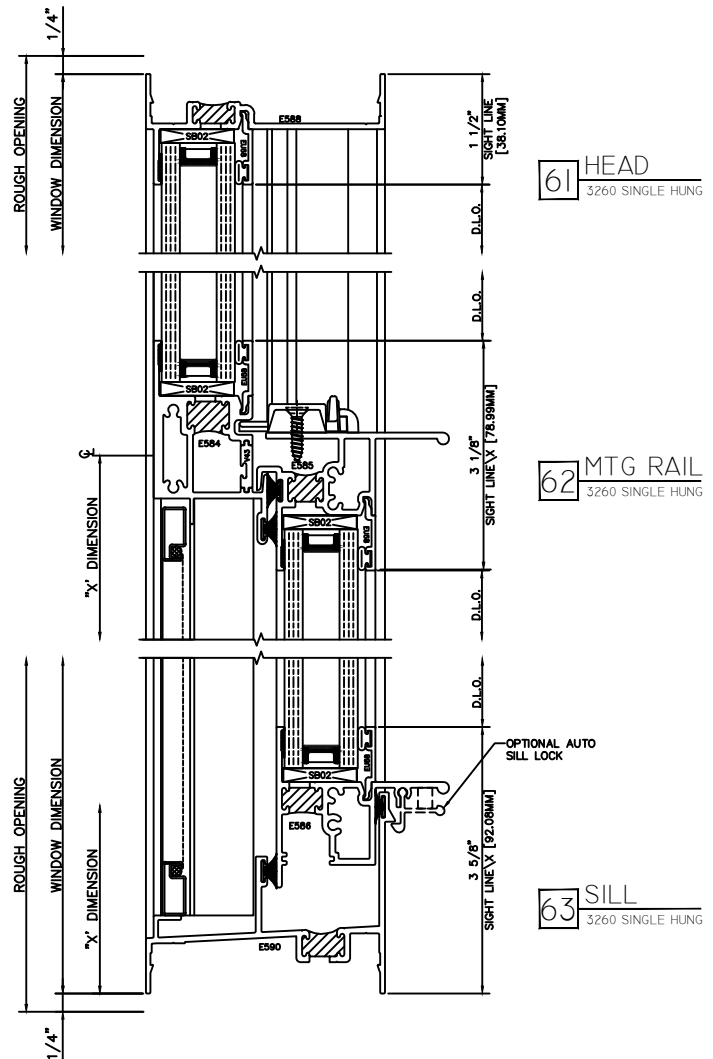

WINTeCH

3260 SINGLE HUNG

P.O. BOX 480
MONETT, MO 65708-0480

P: 417-235-7821
F: 417-737-7140
www.wintechinc.com

HALF SCALE DETAILS