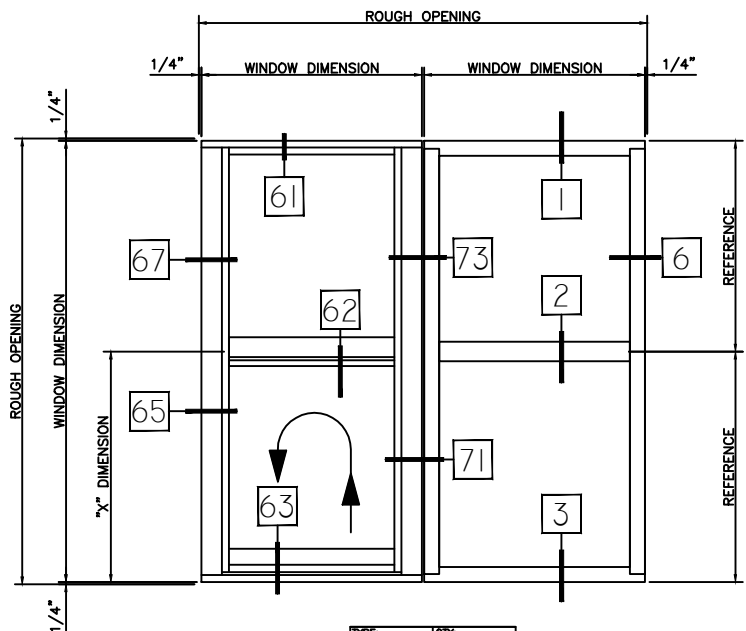

TYPE:	QTY:
SGL	
ARCH MK:	
PRODUCT:	
3260 SINGLE HUNG	
3250 FIXED	

HALF SCALE DETAILS