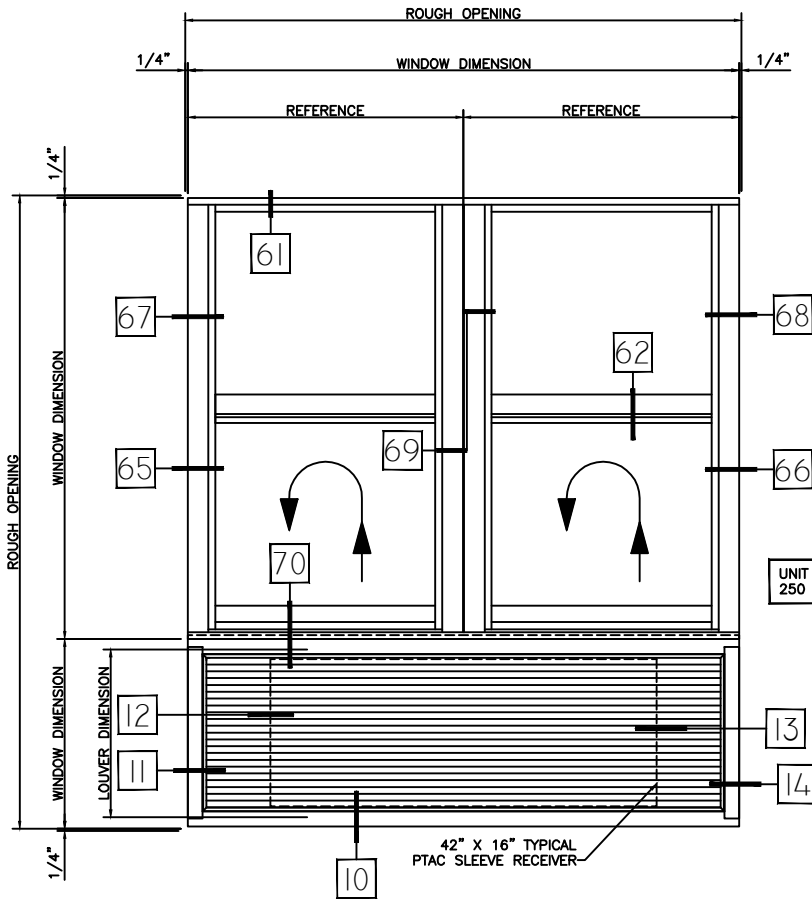

WINTech

3260 SINGLE HUNG

P.O. BOX 480
MONETT, MO 65708-0480

P: 417-235-7821
F: 417-737-7140
www.wintechinc.com

TYPE:	QTY:
3260	ARCH MK:
PRODUCT:	
SINGLE HUNG TWIN	
FXD PTAC LOUVER