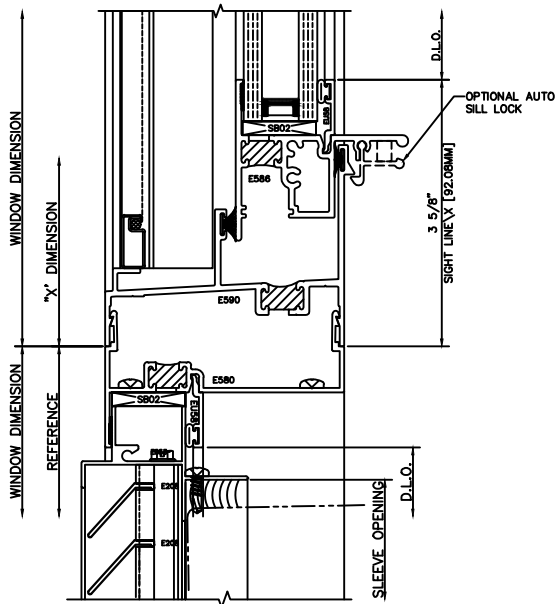

69 IMPOST
3260 SINGLE HUNG

HALF SCALE DETAILS

WINTech

3260 SINGLE HUNG

P.O. BOX 480
MONETT, MO 65708-0480

P: 417-235-7821
F: 417-737-7140
www.wintechinc.com

70 STACK @ LOUVER
3260 SINGLE HUNG
3250 FRONT SET
WITH FTAC LOUVER

72 STACK @ FIXED
3260 SINGLE HUNG
3250 FRONT SET

71 HUNG-FIXED STACK
3260 SINGLE HUNG

73 HUNG-FIXED STACK
3260 SINGLE HUNG

74 STACK
3260 SINGLE HUNG

HALF SCALE DETAILS