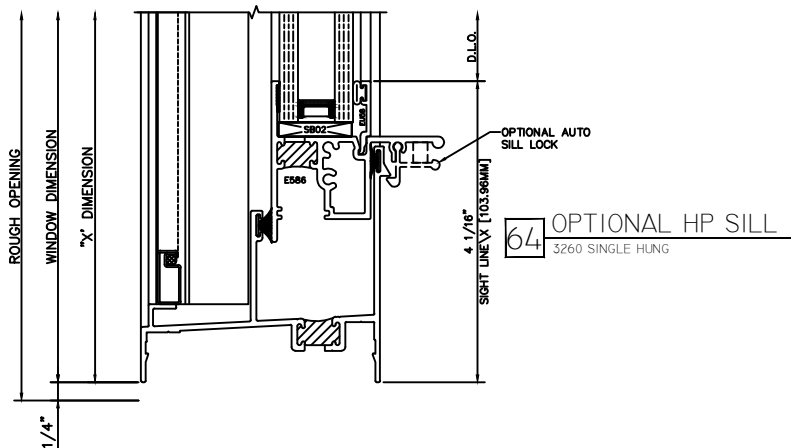

WINTeCH

3260 SINGLE HUNG

P.O. BOX 480
MONETT, MO 65708-0480

P: 417-235-7821
F: 417-737-7140
www.wintechinc.com

HALF SCALE DETAILS