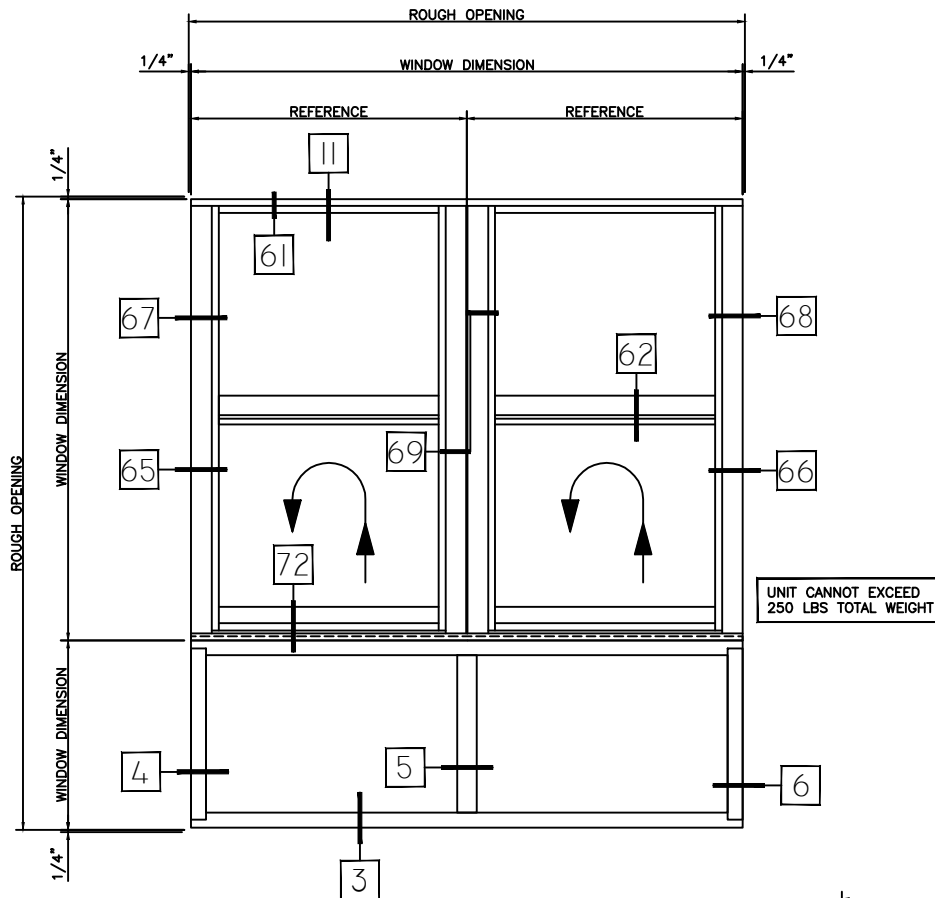

WINTech

3260 SINGLE HUNG

P.O. BOX 480
MONETT, MO 65708-0480

P: 417-235-7821
F: 417-737-7140
www.wintechinc.com

TYPE:	QTY:
3260	
ARCH MK:	
PRODUCT:	
SINGLE HUNG TWIN	
FXD PTAC LOUVER