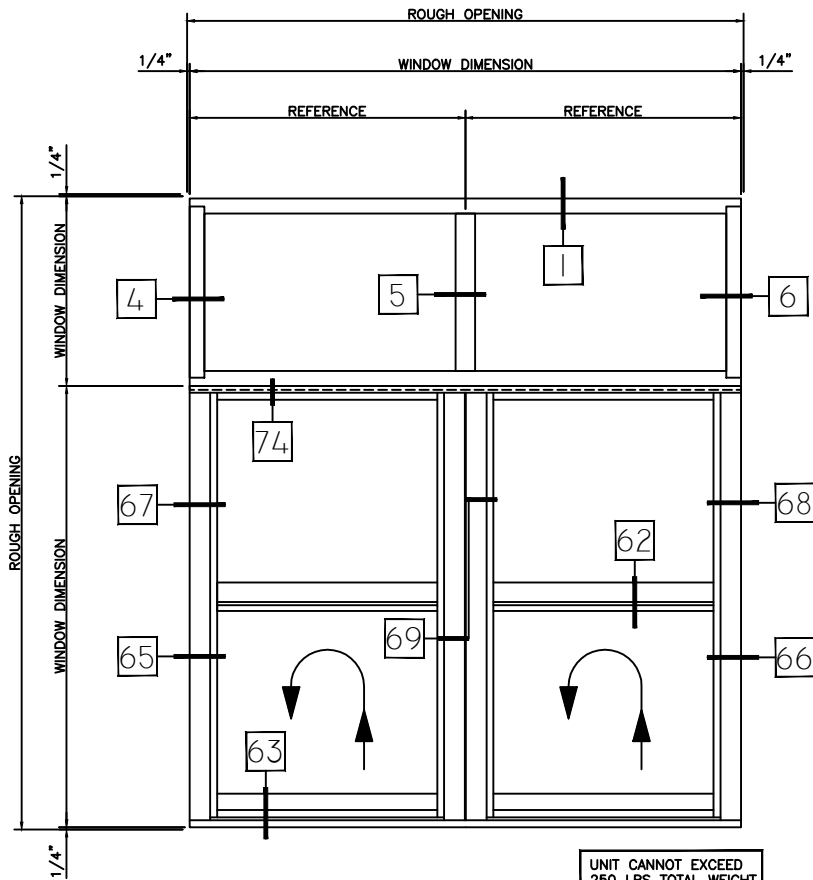

HALF SCALE DETAILS

WINTeCH

P.O. BOX 480
MONETT, MO 65708-0480

P: 417-235-7821
F: 417-737-7140
www.wintechinc.com

3260 SINGLE HUNG

UNIT CANNOT EXCEED
250 LBS TOTAL WEIGHT

TYPE:	QTY:
3260	ARCH MK:
PRODUCT:	FXD 2 LITE
SINGLE HUNG TWIN	