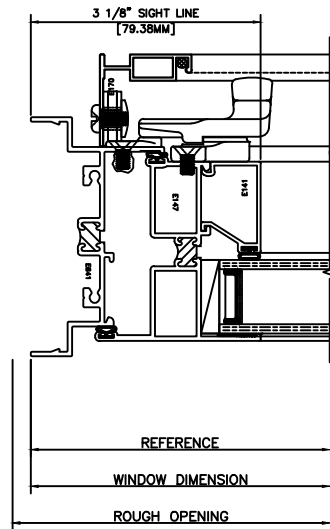

WINTeCH

P.O. BOX 480
MONETT, MO 65708-0480

P: 417-235-7821
F: 417-737-7140
www.wintechinc.com

3220 CASEMENT OUT (CENTER SET)

84 JAMB
3220 COR-LOCK RAIL