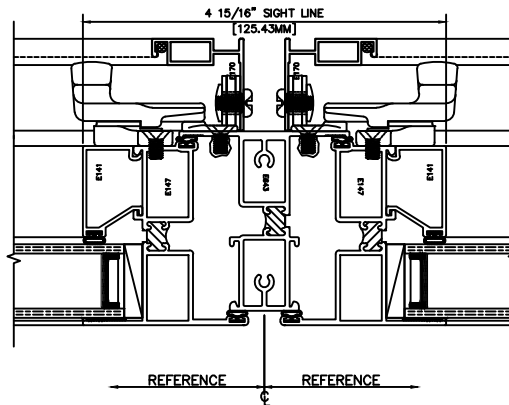

## 3220 CASEMENT OUT (CENTER SET)

92 MTG RAIL  
3220 COL LOCK RAIL-FXD

93 MTG RAIL  
3220 FXD-COR LOCK RAIL

94 MTG RAIL  
3220 COL-COR  
LOCK RAIL

HALF SCALE DETAILS