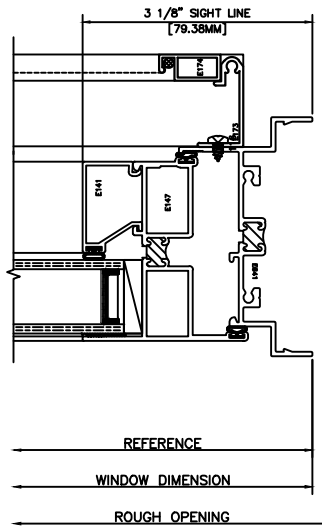

## 3220 CASEMENT OUT (CENTER SET)

84 JAMB  
3220 COR-LOCK RAIL

85 JAMB  
3220 COR-HINGE RAIL

86 JAMB  
3220 COR-LOCK RAIL

87 JAMB  
3220 COR-HINGE RAIL

HALF SCALE DETAILS