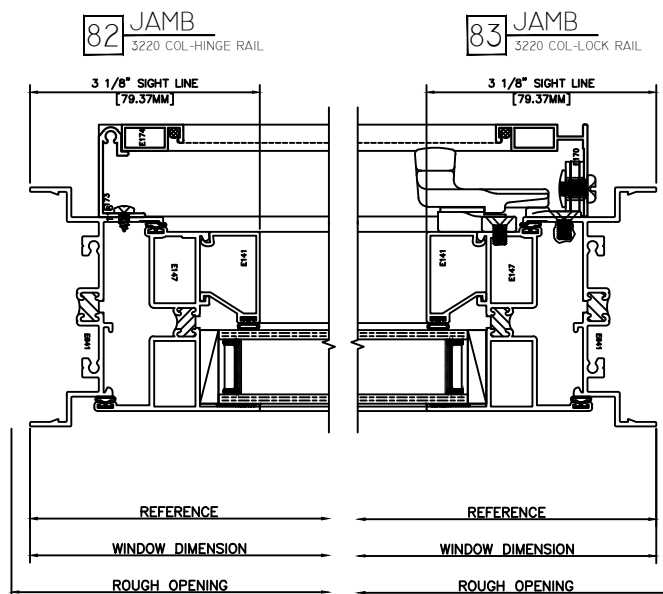

WINTeCH

P.O. BOX 480
MONETT, MO 65708-0480

P: 417-235-7821
F: 417-737-7140
www.wintechinc.com

3220 CASEMENT OUT (CENTER SET)

HALF SCALE DETAILS