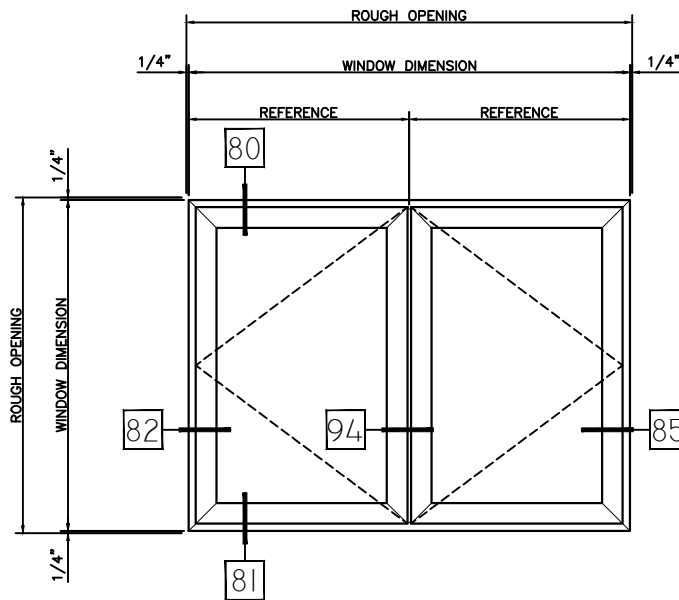

## 3220 CASEMENT OUT (CENTER SET)

TYPE:	QTY:
3220	
ARCH MK:	
PRODUCT:	COL

TYPE:	QTY:
3220	
ARCH MK:	
PRODUCT:	COR

TYPE:	QTY:
3220	
ARCH MK:	
PRODUCT:	COL-COR

HALF SCALE DETAILS