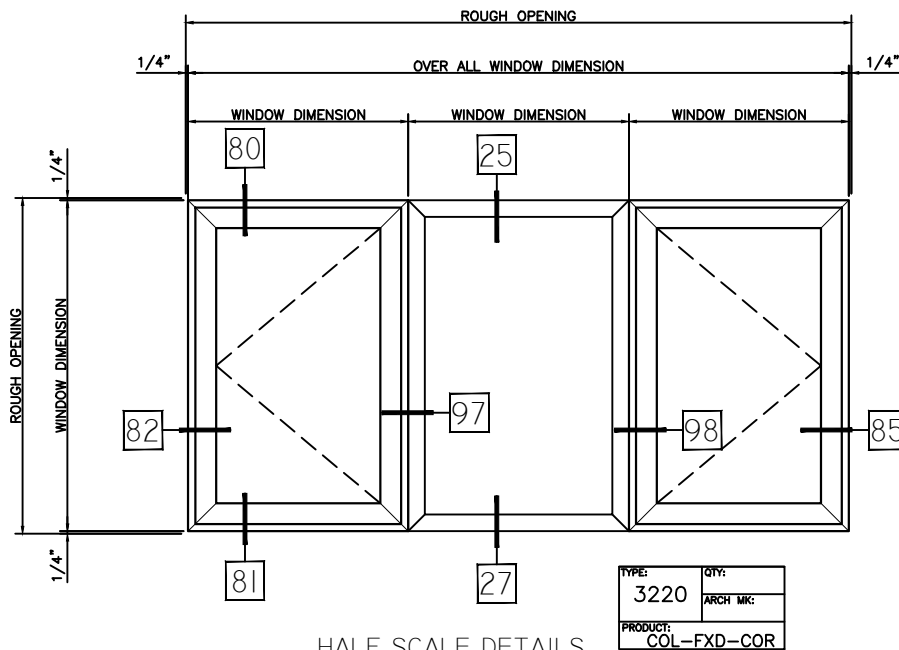

WINTeCH

P.O. BOX 480
MONETT, MO 65708-0480

P: 417-235-7821
F: 417-737-7140
www.wintechinc.com

3220 CASEMENT OUT (CENTER SET)

HALF SCALE DETAILS