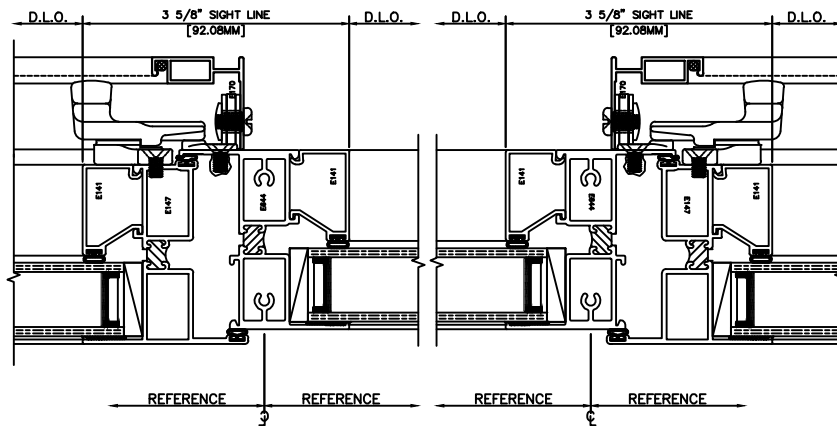

## 3220 CASEMENT OUT (CENTER SET)

92 MTG RAIL  
3220 COL LOCK RAIL-FXD

93 MTG RAIL  
3220 FXD-COR LOCK RAIL

94 MTG RAIL  
3220 COL-COR  
LOCK RAIL

HALF SCALE DETAILS