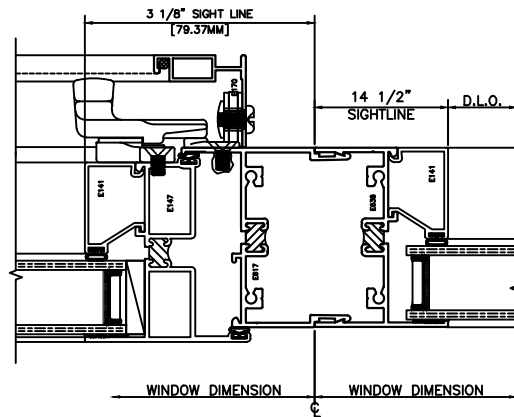

## 3220 CASEMENT OUT (CENTER SET)

95 MTG RAIL  
3220 CSMT OUT/FXD

96 MTG RAIL  
FXD/CSMT OUT

97 STACK JAMB  
3220 COL LOCK RAIL-FIXED

98 STACK JAMB  
3220 FIXED-COR LOCK RAIL

HALF SCALE DETAILS