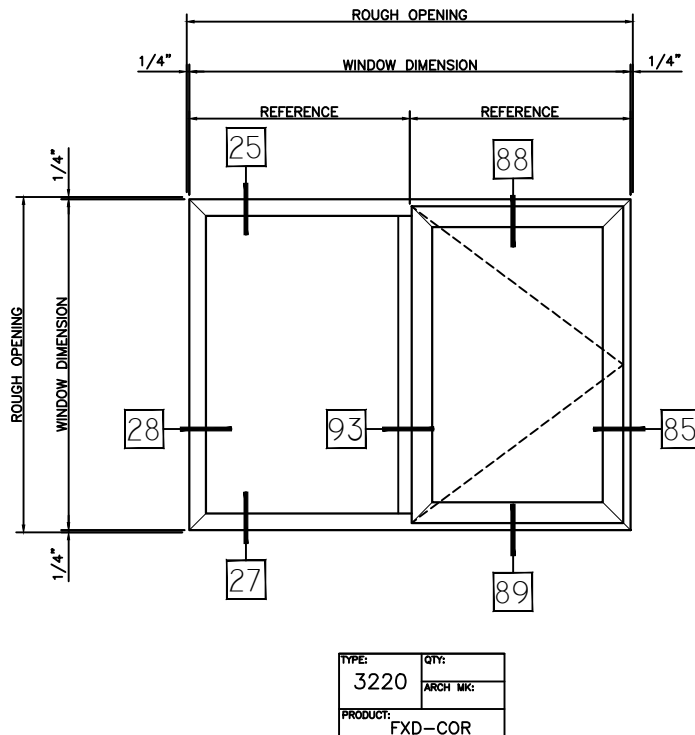

WINTeCH

P.O. BOX 480
MONETT, MO 65708-0480

P: 417-235-7821
F: 417-737-7140
www.wintechinc.com

3220 CASEMENT OUT (CENTER SET)

HALF SCALE DETAILS