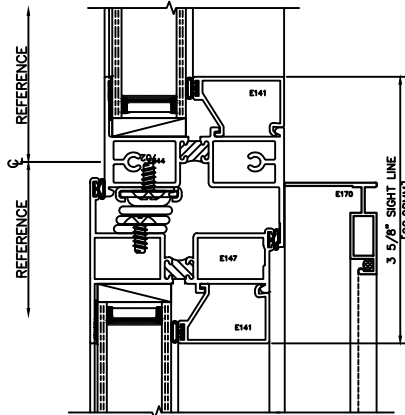

## 3220 CASEMENT OUT (CENTER SET)

92 MTG RAIL  
3220 COL LOCK RAIL-FXD

93 MTG RAIL  
3220 FXD-COR LOCK RAIL

94 MTG RAIL  
3220 COL-COR  
LOCK RAIL

HALF SCALE DETAILS

## 3220 CASEMENT OUT (CENTER SET)

95 MTG RAIL  
3220 CSMT OUT/FXD

96 MTG RAIL  
FXD/CSMT OUT

97 STACK JAMB  
3220 COL LOCK RAIL-FIXED

98 STACK JAMB  
3220 FIXED-COR LOCK RAIL

HALF SCALE DETAILS