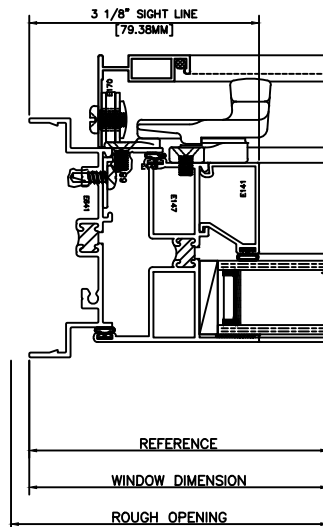

## 3220 CASEMENT OUT (CENTER SET)

84 JAMB  
3220 COR-LOCK RAIL

85 JAMB  
3220 COR-HINGE RAIL

86 JAMB  
3220 COR-LOCK RAIL

87 JAMB  
3220 COR-HINGE RAIL

HALF SCALE DETAILS