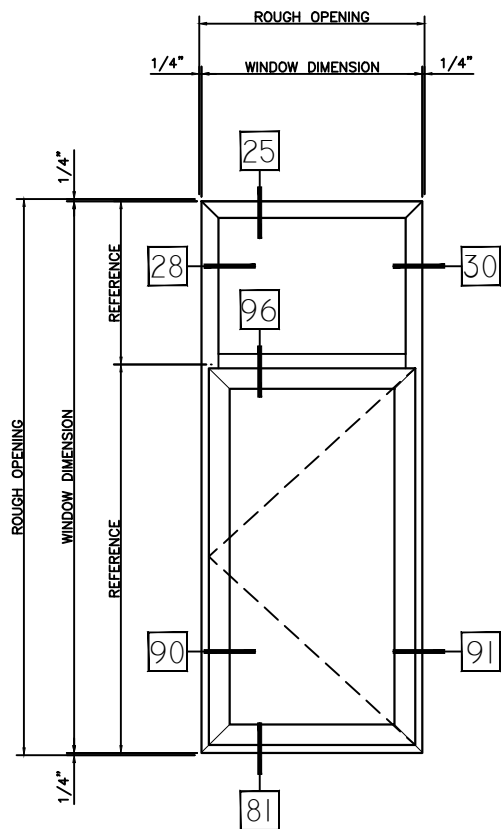

WINTeCH

P.O. BOX 480
MONETT, MO 65708-0480

P: 417-235-7821
F: 417-737-7140
www.wintechinc.com

3220 CASEMENT OUT (CENTER SET)

TYPE:	QTY:
3220	ARCH MK:
PRODUCT:	
FXD/COL