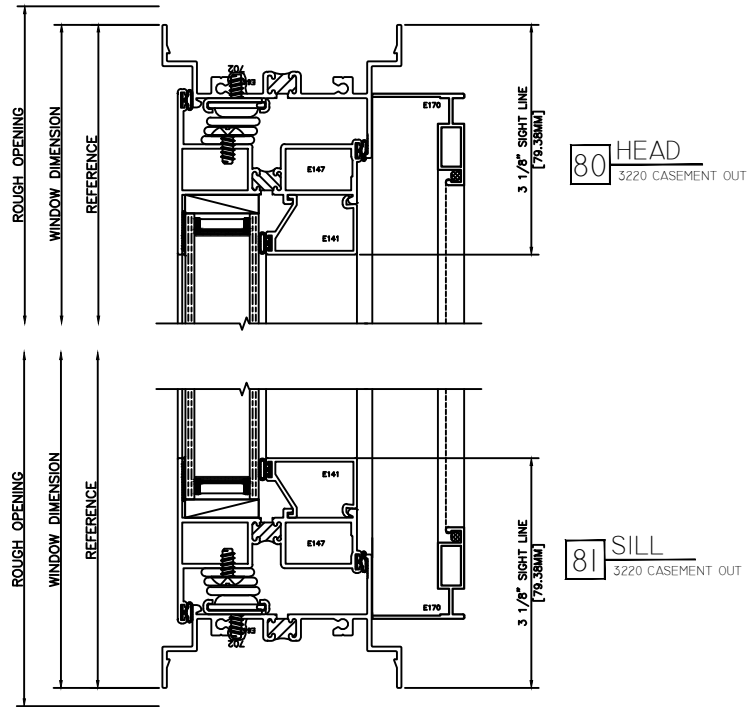

WINTeCH

P.O. BOX 480
MONETT, MO 65708-0480

P: 417-235-7821
F: 417-737-7140
www.wintechinc.com

3220 CASEMENT OUT (CENTER SET)

HALF SCALE DETAILS