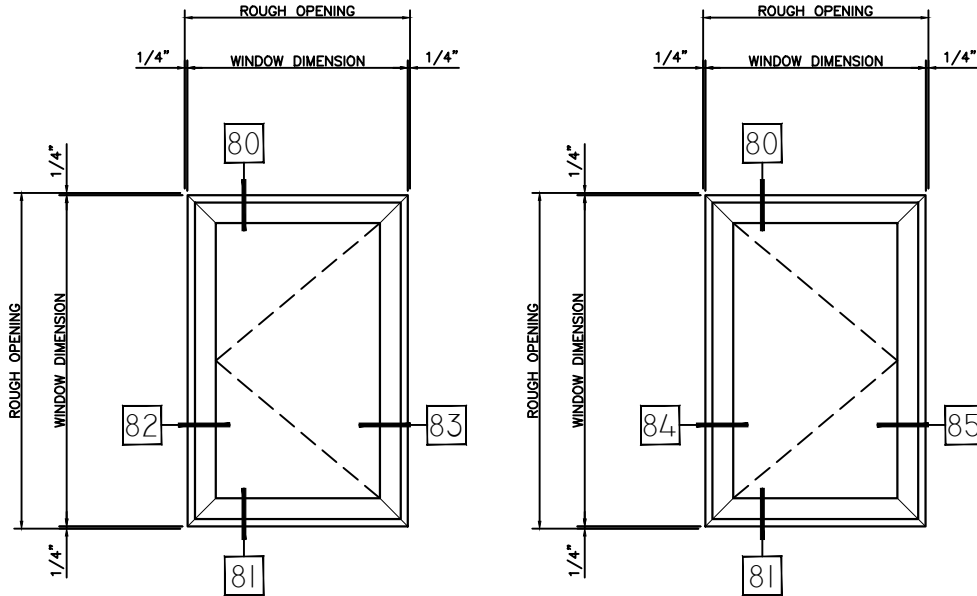

WINTeCH

P.O. BOX 480
MONETT, MO 65708-0480

P: 417-235-7821
F: 417-737-7140
www.wintechinc.com

3220 CASEMENT OUT (CENTER SET)

TYPE:	QTY:
3220	
ARCH MK:	
PRODUCT:	COL

TYPE:	QTY:
3220	
ARCH MK:	
PRODUCT:	COR