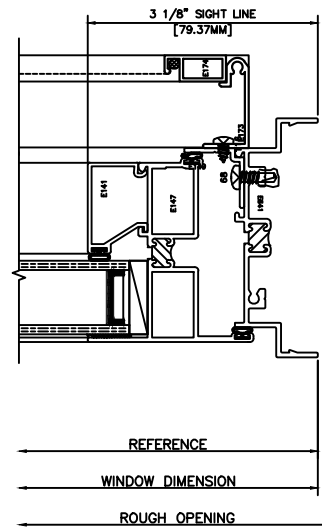

## 3220 CASEMENT OUT (CENTER SET)

84 JAMB  
3220 COR-LOCK RAIL

85 JAMB  
3220 COR-HINGE RAIL

86 JAMB  
3220 COR-LOCK RAIL

87 JAMB  
3220 COR-HINGE RAIL

HALF SCALE DETAILS