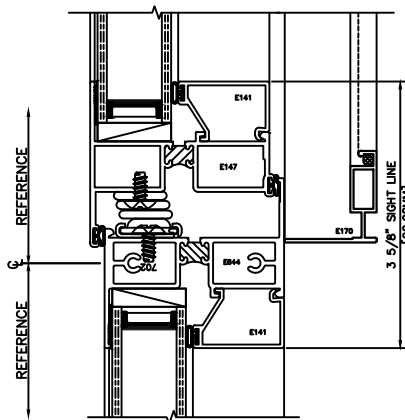

## 3220 CASEMENT OUT (CENTER SET)

92 MTG RAIL  
3220 COL LOCK RAIL-FXD

93 MTG RAIL  
3220 FXD-COR LOCK RAIL

94 MTG RAIL  
3220 COL-COR  
LOCK RAIL

HALF SCALE DETAILS

## 3220 CASEMENT OUT (CENTER SET)

95 MTG RAIL  
3220 CSMT OUT/FXD

96 MTG RAIL  
FXD/CSMT OUT

97 STACK JAMB  
3220 COL LOCK RAIL-FIXED

98 STACK JAMB  
3220 FIXED-COR LOCK RAIL

HALF SCALE DETAILS