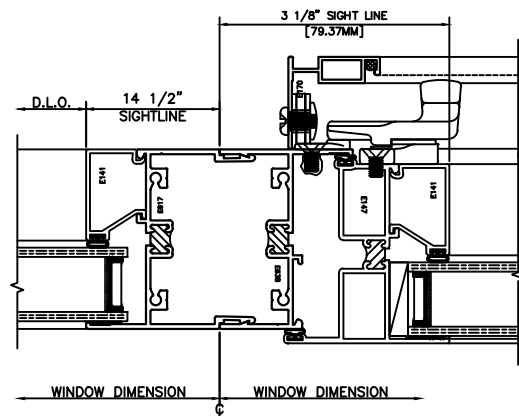

## 3220 CASEMENT OUT (CENTER SET)

95 MTG RAIL  
3220 CSMT OUT/FXD

96 MTG RAIL  
FXD/CSMT OUT

97 STACK JAMB  
3220 COL LOCK RAIL-FIXED

98 STACK JAMB  
3220 FIXED-COR LOCK RAIL

HALF SCALE DETAILS