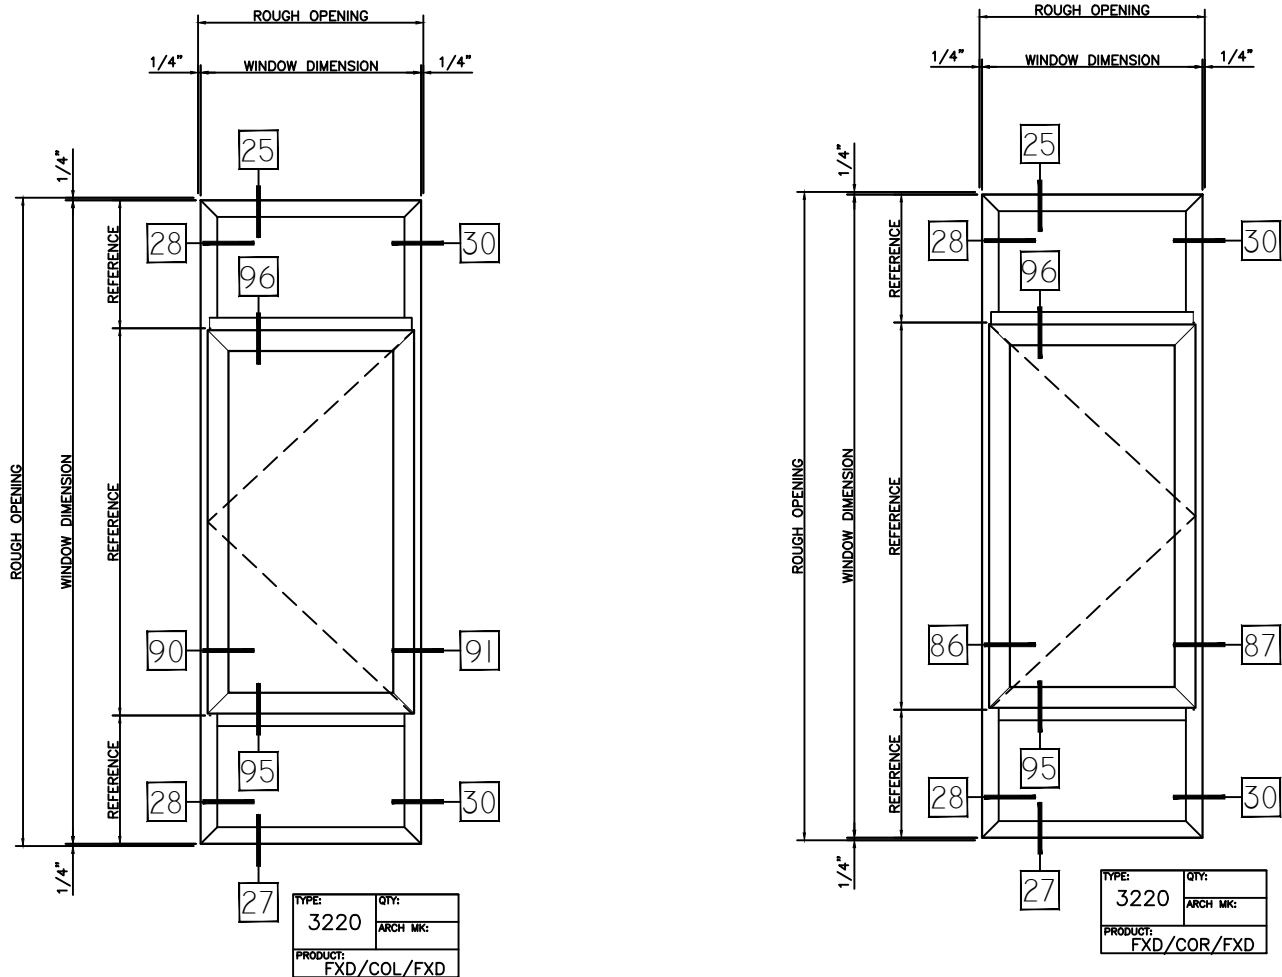

WINTeCH

P.O. BOX 480
MONETT, MO 65708-0480

P: 417-235-7821
F: 417-737-7140
www.wintechinc.com

3220 CASEMENT OUT (CENTER SET)

HALF SCALE DETAILS