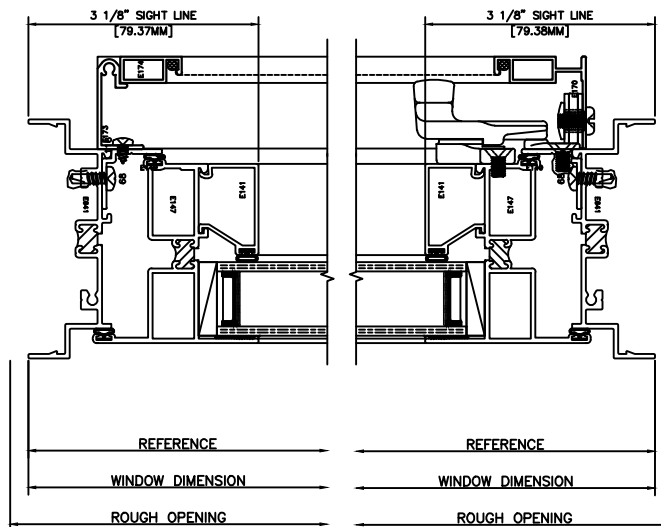

## 3220 CASEMENT OUT (CENTER SET)

90 JAMB  
3220 COL-HINGE RAIL

91 JAMB  
3220 COL-LOCK RAIL

HALF SCALE DETAILS