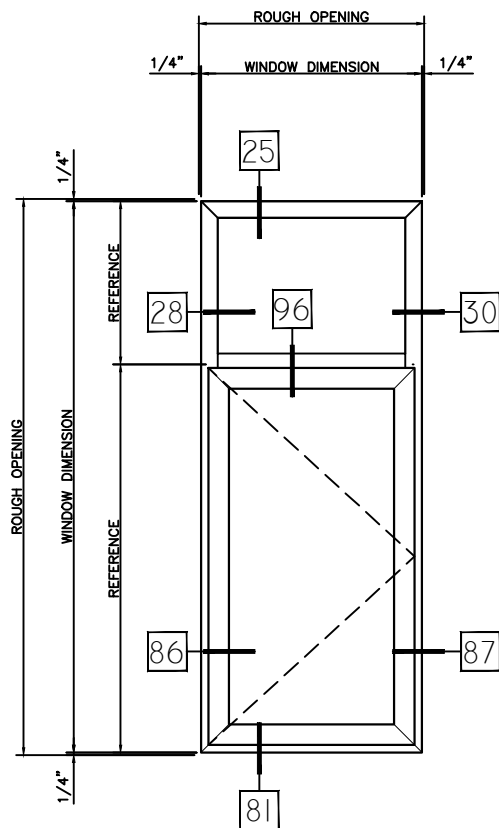

## 3220 CASEMENT OUT (CENTER SET)

TYPE:	QTY:
3220	ARCH MK:
PRODUCT:	
FXD/COL	

TYPE:	QTY:
3220	ARCH MK:
PRODUCT:	
FXD/COR	

HALF SCALE DETAILS