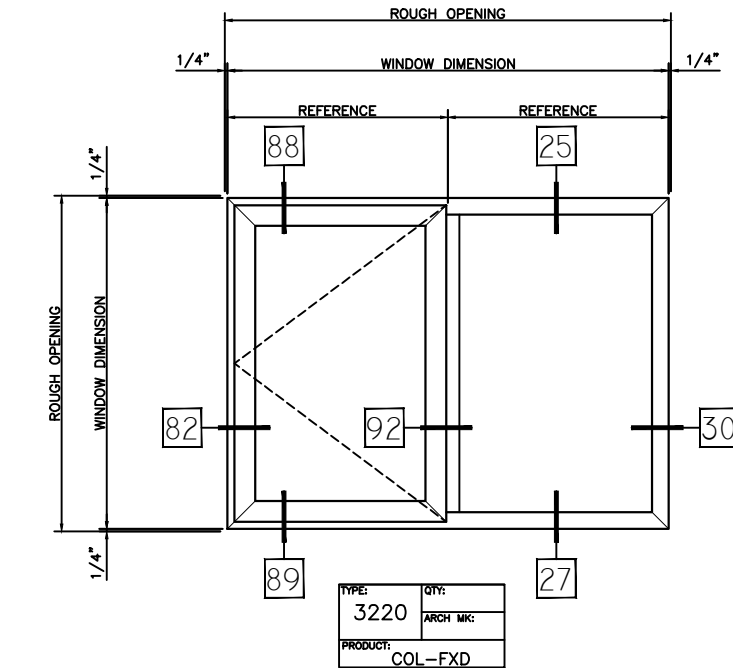

WINTeCH

P.O. BOX 480
MONETT, MO 65708-0480

P: 417-235-7821
F: 417-737-7140
www.wintechinc.com

3220 CASEMENT OUT (CENTER SET)

HALF SCALE DETAILS