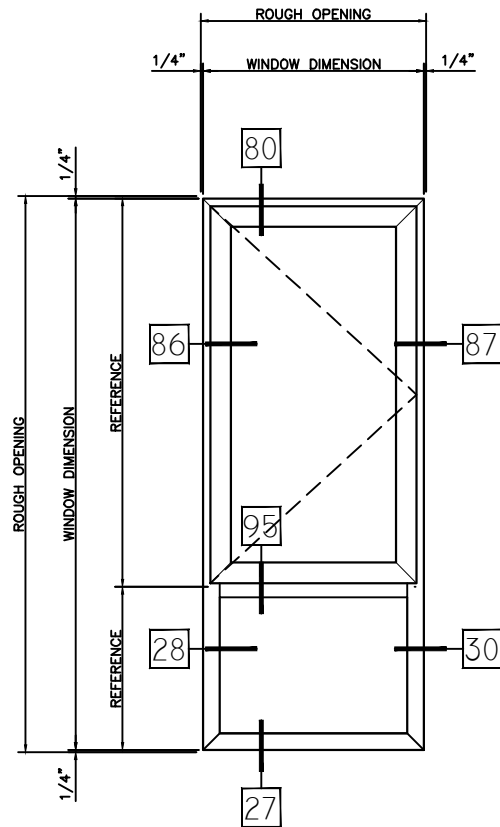

TYPE:	QTY:
3220	ARCH MK:
PRODUCT:	
COR/FXD	

HALF SCALE DETAILS