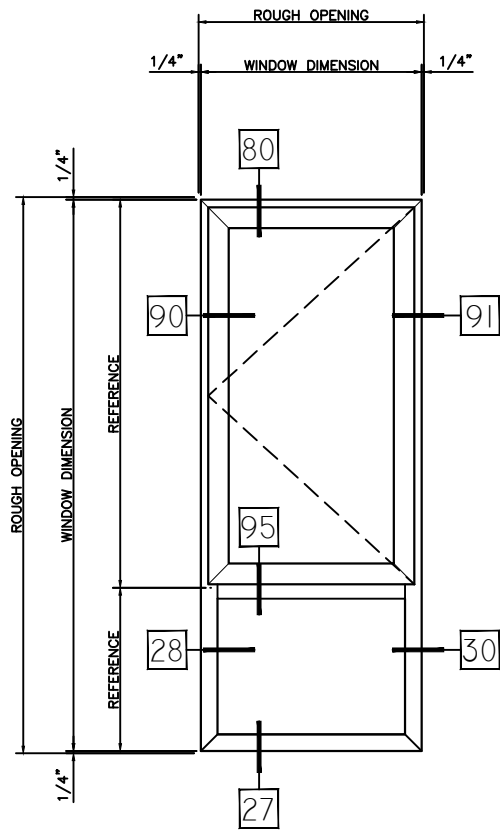

WINTECH

P.O. BOX 480
MONETT, MO 65708-0480

P: 417-235-7821
F: 417-737-7140
www.wintechinc.com

3220 CASEMENT OUT (CENTER SET)

TYPE:	QTY:
3220	ARCH MK:
PRODUCT:	
COL/FXD