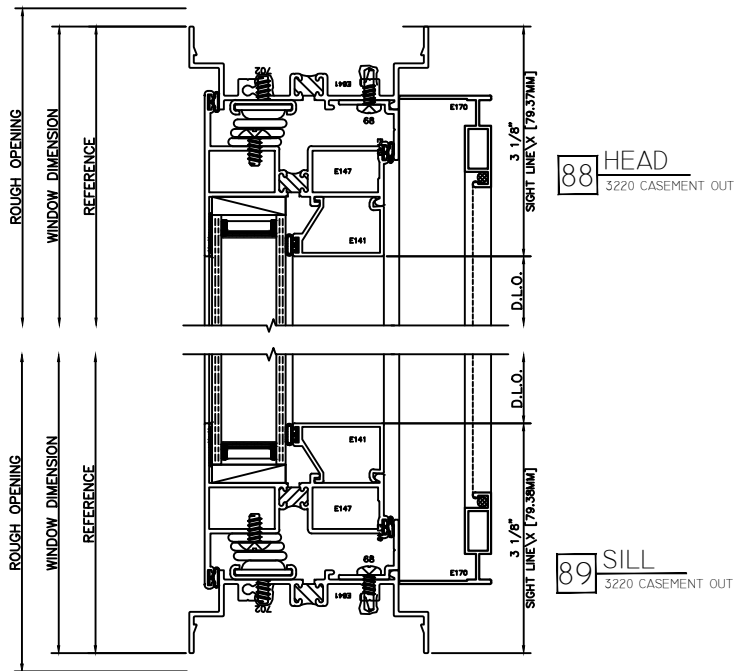

WINTeCH

P.O. BOX 480
MONETT, MO 65708-0480

P: 417-235-7821
F: 417-737-7140
www.wintechinc.com

3220 CASEMENT OUT (CENTER SET)